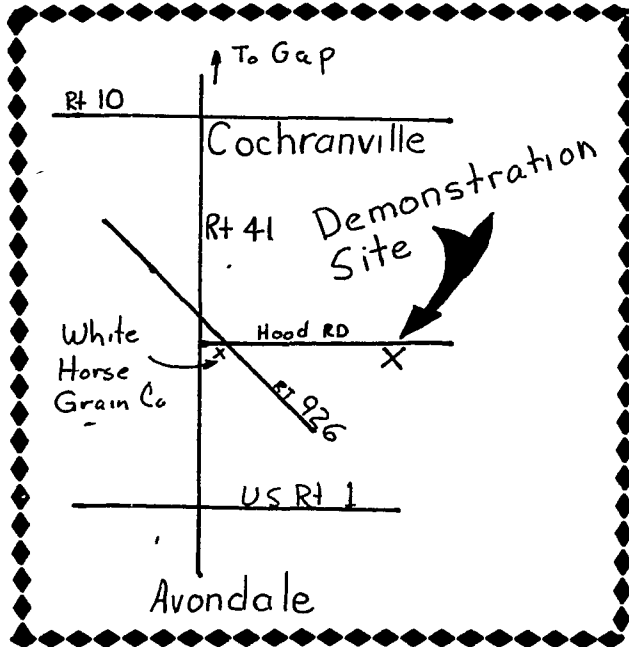

COMBINE & TILLAGE DEMONSTRATION

TUESDAY, NOVEMBER 7, 1978

1:00 P.M. to 4 P.M. (RAIN DATE - NOVEMBER 9)

CORN HARVESTING

IH AXIAL FLOW COMBINE

OPERATING IN HIGH YIELD CORN WITH HEAVY FODDER

FALL TILLAGE

IH AND STEIGER TRACTORS

Come & See, Drive & Operate In The Field (over 60 acres)

HARVESTING

- IH 1480 Axial Flow Combine, 8-row head
- IH 1460 Axial Flow Combine, 8-row head

TRACTORS

- (2) IH 4586 4-Wheel Drive, 800 cu. in., V8, 300 HP
- Steiger PT 297 Panther, VT 903 Cummins, V8, 297 HP, Allison Automatic Transmission, PTO
- Steiger ST 310 Panther, 855 Cummins, 310 HP
- Steiger ST 251 Cougar, 855 Cummins, 251 HP
- Steiger PT 225 Bearcat, 3306 Caterpillar, 638 cu. in., 225 HP, 3 pt. hitch and PTO
- IH 1586, 436 cu. in., 160 HP
- IH 186 Hydro, 436 cu. in., 100 HP
- IH 1086, 414 cu. in., 130 HP