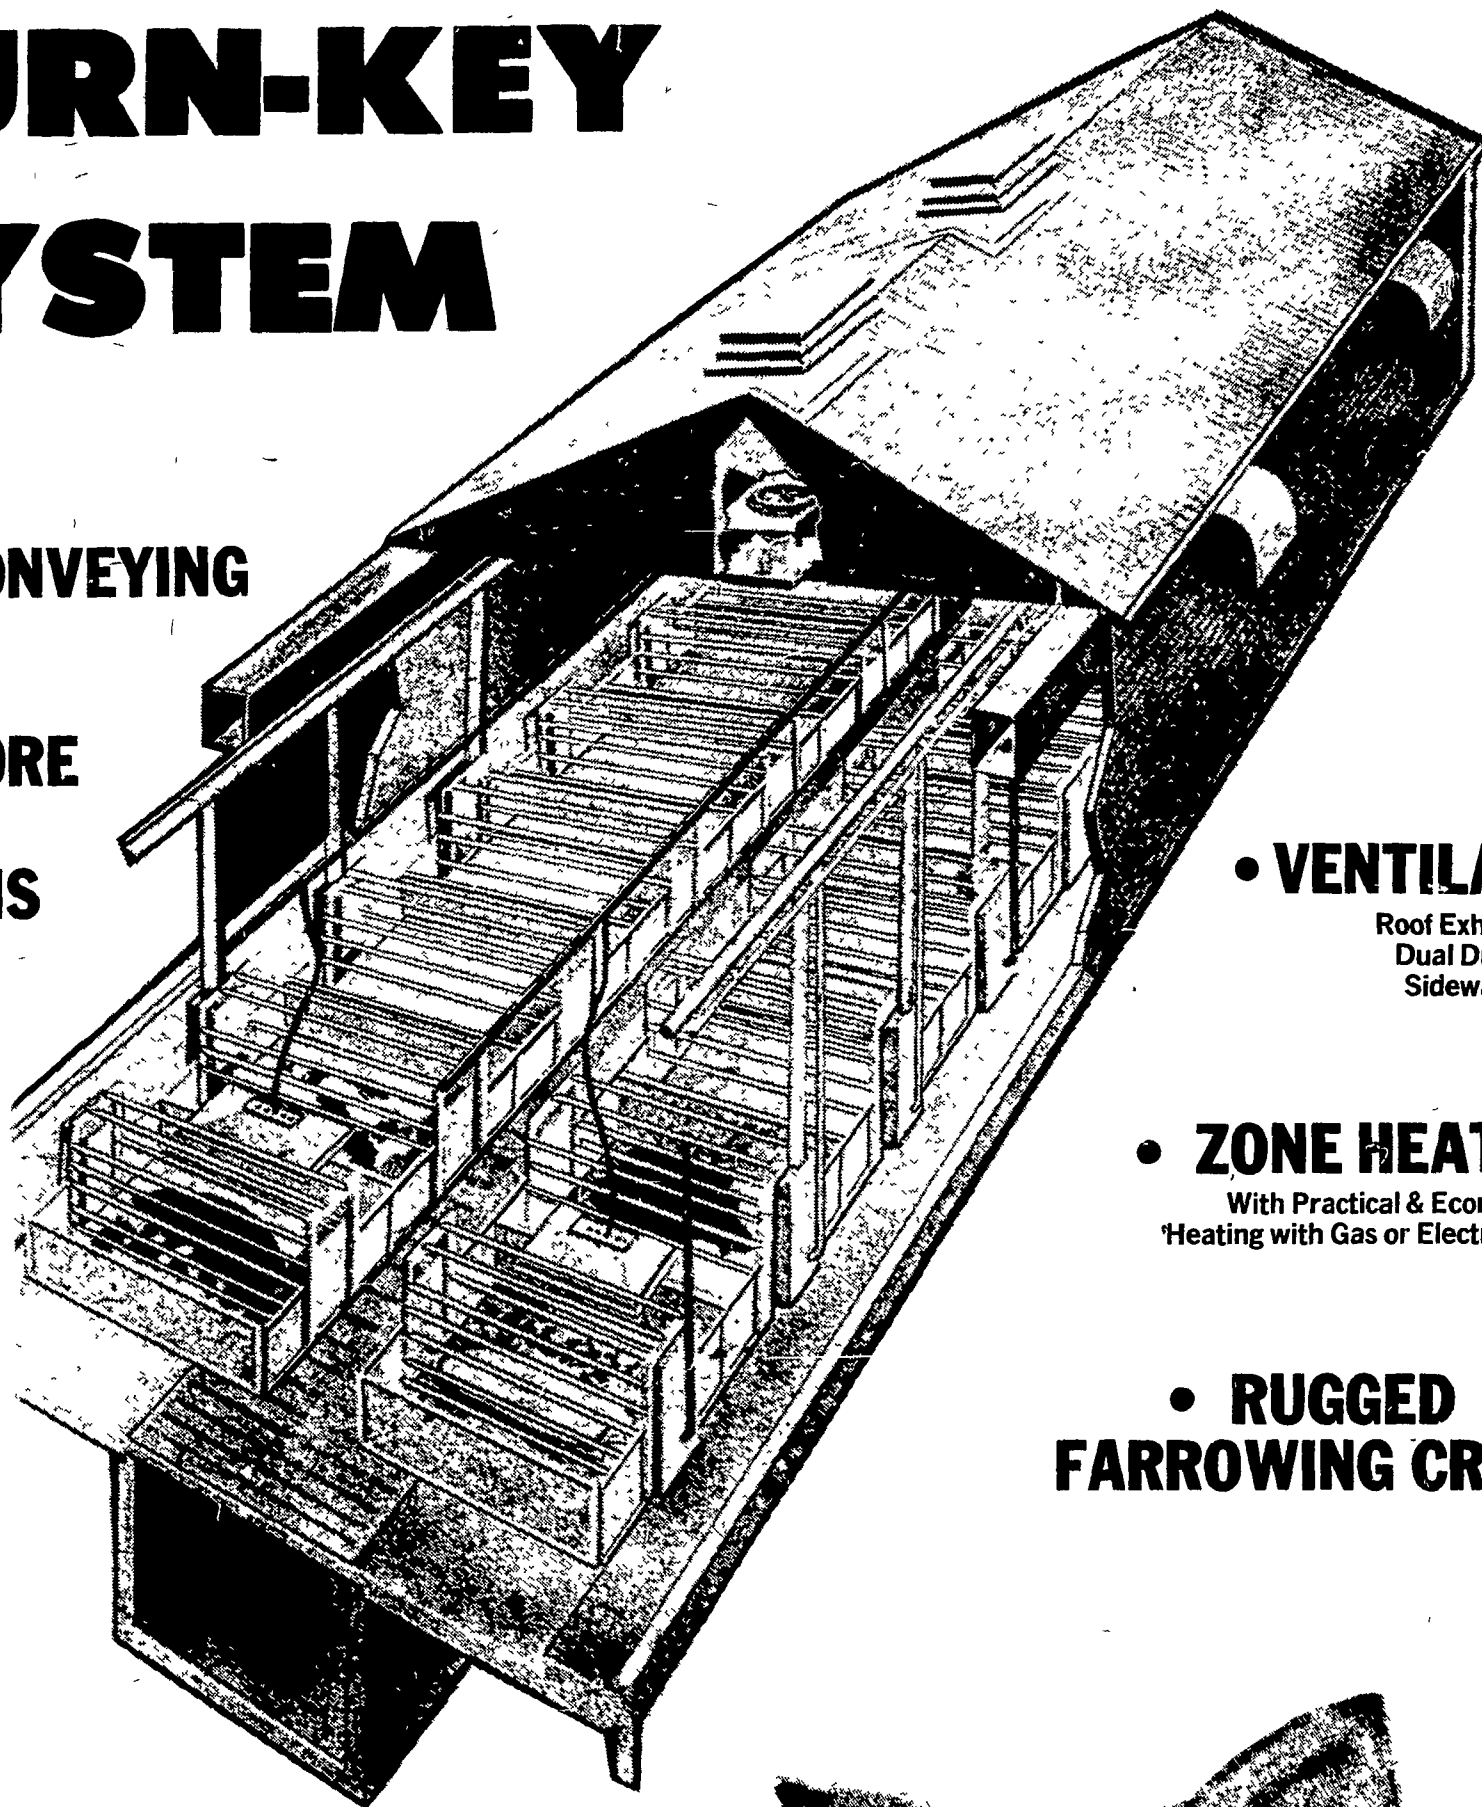

ONE CRATE or a TURN-KEY SYSTEM

• **FEED CONVEYING**

• **FLEX CORE & FLEX SYSTEMS**

• **VENTILATION**

Roof Exhaust
Dual Duct
Sidewall

• **ZONE HEATING**

With Practical & Economical
Heating with Gas or Electric Brooders

• **RUGGED FARROWING CRATES**

START THOSE LITTLE FELLOWS OFF RIGHT! IN A NORTHCO SYSTEM

THOMAS FARM SYSTEMS INC.

57 West Main St., Leola, PA. 17540

JIM THOMAS
Phone (717) 656-2677

For more information complete this coupon and return to:
THOMAS FARM SYSTEMS, INC. 57 W. Main St., Leola, Pa. 17540