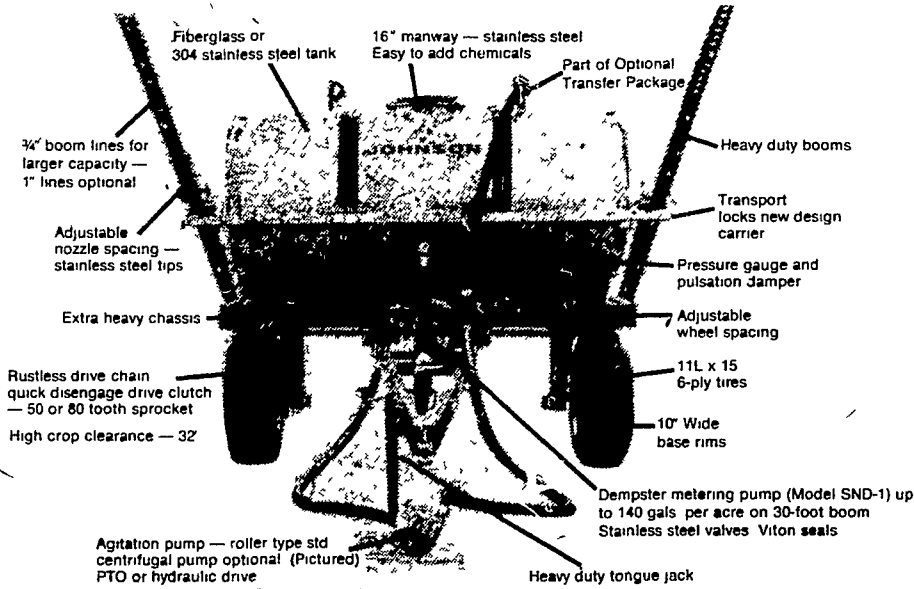

JOHNSON TRAILER TYPE LIQUID APPLICATORS

Extra Features Standard on a Johnson Applicator

Lancaster County's only dealer specializing in Sprayer Sales and Service

LESTER A. SINGER

RÖNKS, PA PH: (717) 687-6712
Evenings and Saturdays Phone (717) 687-7116