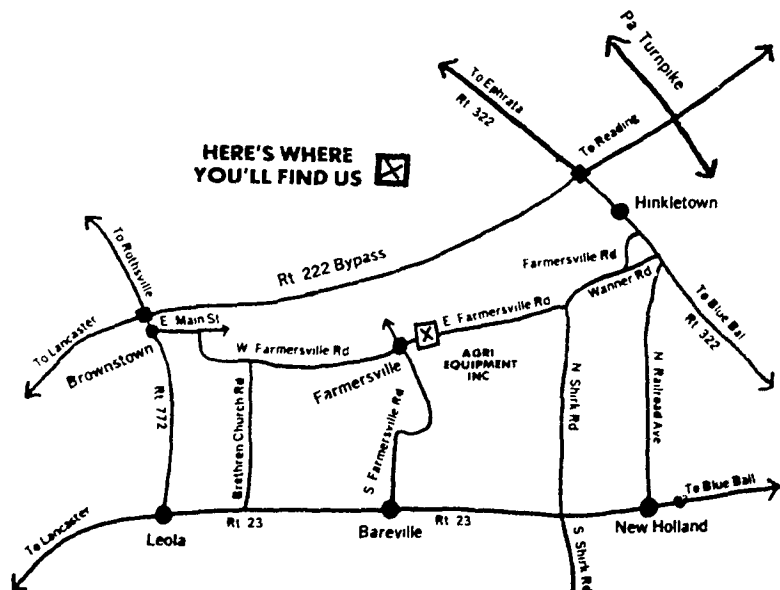

Farrowing Crate

Finishing Fence

**CATTLE — HOG — POULTRY EQUIPMENT
RD4, EPHRATA, PA 17522
PHONE: 717-354-4271**