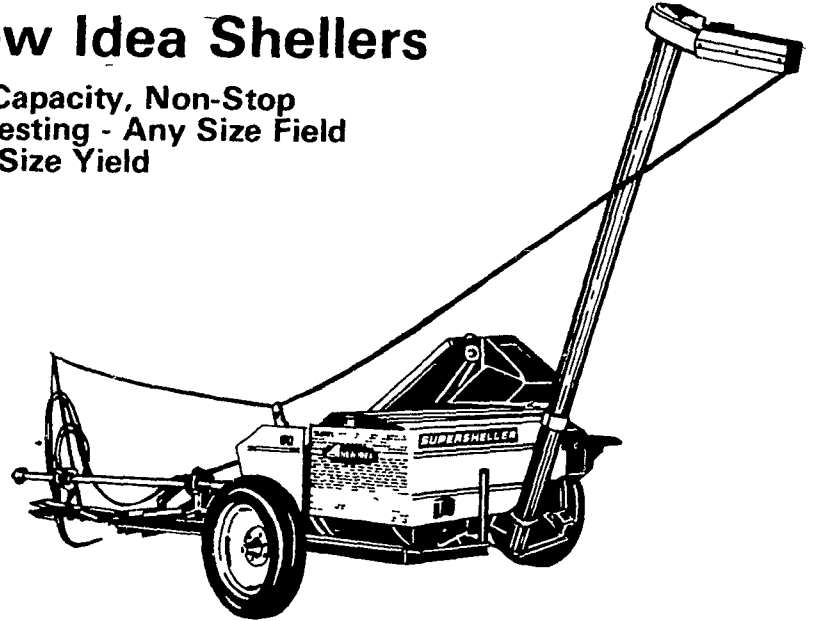

MOVE SHELLED CORN OR SMALL GRAIN FAST!

NEW IDEA 196 & 198 AUGER ELEVATORS
DESIGNED FOR
GREATER CAPACITY!
CHOICE OF DRIVES
FOR ANY SIZE!

You'll like New Idea's all-purpose auger elevator with the big capacity for high-or-low-moisture corn, milo, oats, wheat, barley, soybeans and other free flowing grain. Choose from 27 to 60 foot lengths. You'll get delivery heights from 17 to 41 feet at a 45 degree operating angle.

Choose from PTO, electric motor or gasoline engine drive. The winch raises the elevator quickly, and a positive friction brake allows complete lowering control.

A-frame track is trussed and crossbraced for maximum stability. Safety intake guard allows maximum flow of material into auger-receiving area. Safe and easy for one man to maneuver.

SUPERPICKER... FLEXIBILITY TO MEET HARVESTING NEEDS

New Idea Shellers

Big Capacity, Non-Stop
Harvesting - Any Size Field
Any Size Yield

Superpicker gives you more than great performance for the price . . . it gives you flexibility at an extremely modest cost. With the interchangeable husking beds and shelling mechanisms, you can harvest your corn to meet market conditions of the moment. Shell for sale, or pick and crib your corn for later sale or feed.

BIG CAPACITY AND "SEED CORN GENTLE"!

NEW IDEA MOUNTED SUPERPICKER SHELLER

Seed corn gentle handling in a cage type sheller with all the dependable quality and rugged, low maintenance performance Superpickers are famous for.