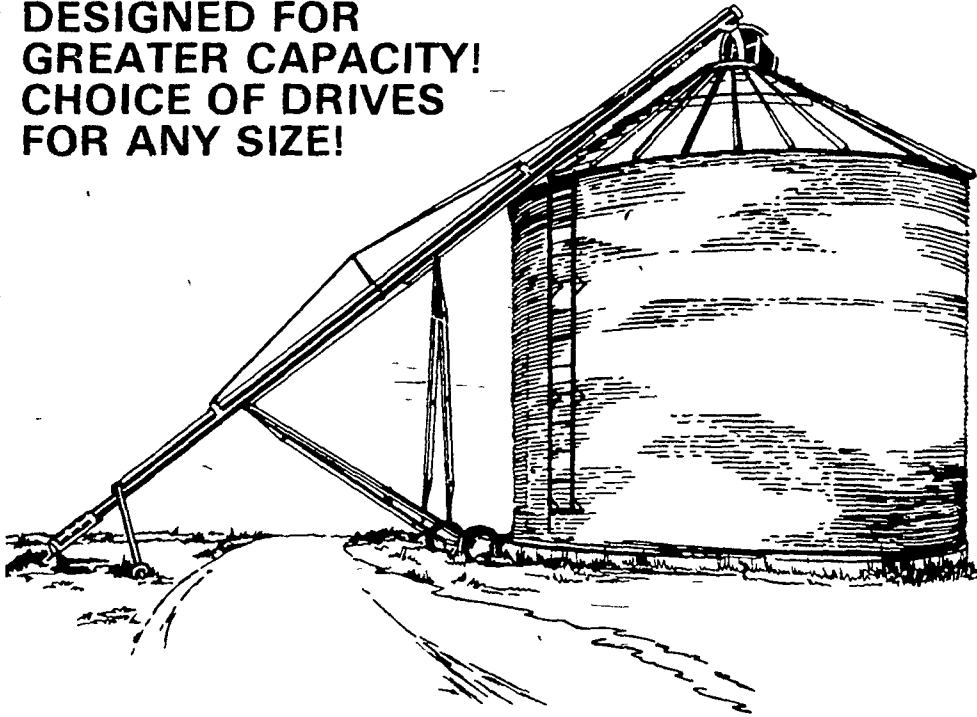

MOVE SHELLED CORN OR SMALL GRAIN FAST!

NEW IDEA 196 & 198 AUGER ELEVATORS
DESIGNED FOR
GREATER CAPACITY!
CHOICE OF DRIVES
FOR ANY SIZE!

You'll like New Idea's all-purpose auger elevator with the big capacity for high-or-low-moisture corn, milo, oats, wheat, barley, soybeans and other free flowing grain. Choose from 27 to 60 foot lengths. You'll get delivery heights from 17 to 41 feet at a 45 degree operating angle.

Choose from PTO, electric motor or gasoline engine drive. The winch raises the elevator quickly, and a positive friction brake allows complete lowering control.

A-frame track is trussed and crossbraced for maximum stability. Safety intake guard allows maximum flow of material into auger-receiving area. Safe and easy for one man to maneuver.

SUPERPICKER... FLEXIBILITY TO MEET HARVESTING NEEDS

New Idea Shellers

Big Capacity, Non-Stop
Harvesting - Any Size Field
Any Size Yield

Superpicker gives you more than great performance for the price . . . it gives you flexibility at an extremely modest cost. With the interchangeable husking beds and shelling mechanisms, you can harvest your corn to meet market conditions of the moment. Shell for sale, or pick and crib your corn for later sale or feed.

BIG CAPACITY AND "SEED CORN GENTLE"!

NEW IDEA MOUNTED SUPERPICKER SHELLER

Seed corn gentle handling in a cage type sheller with all the dependable quality and rugged, low maintenance performance Superpickers are famous for.