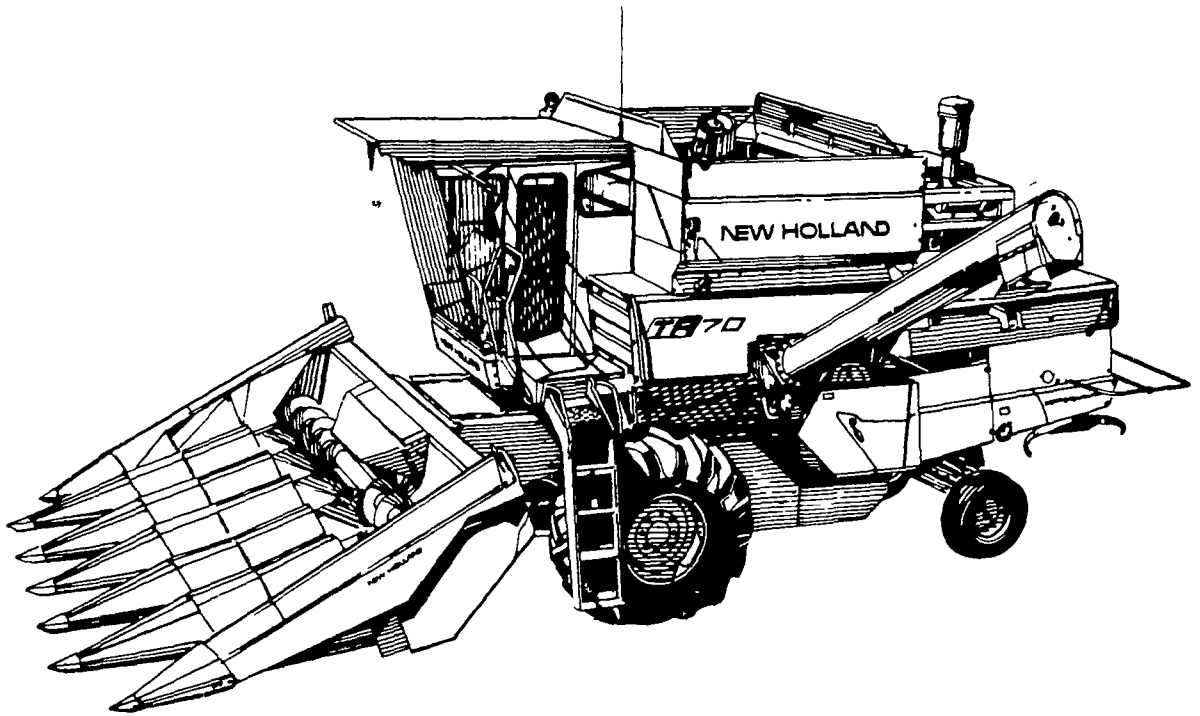

**NOW'S the best time to get the best deal
on Sperry New Holland combines!**

The breakthrough combine is here -

You've seen it at the Pennsylvania Farm Show and at the Penna. Ag Progress Days. Now try it on your farm. See the advantages of the Twin Rotor™ combine ... centrifugal separation ... no strawwalkers ... less crop damage and loss!

***Want balanced capacity, comfort and convenience
at a lower price? Try the Model 1400 combine . . .***

**The Sperry New Holland
Model 1400 Combine features:**

- Balanced capacity of power, threshing, separating and cleaning components!
- Easy access for inspection and service!
- Comfortable quiet cab!
- Available with gasoline or Diesel engine!