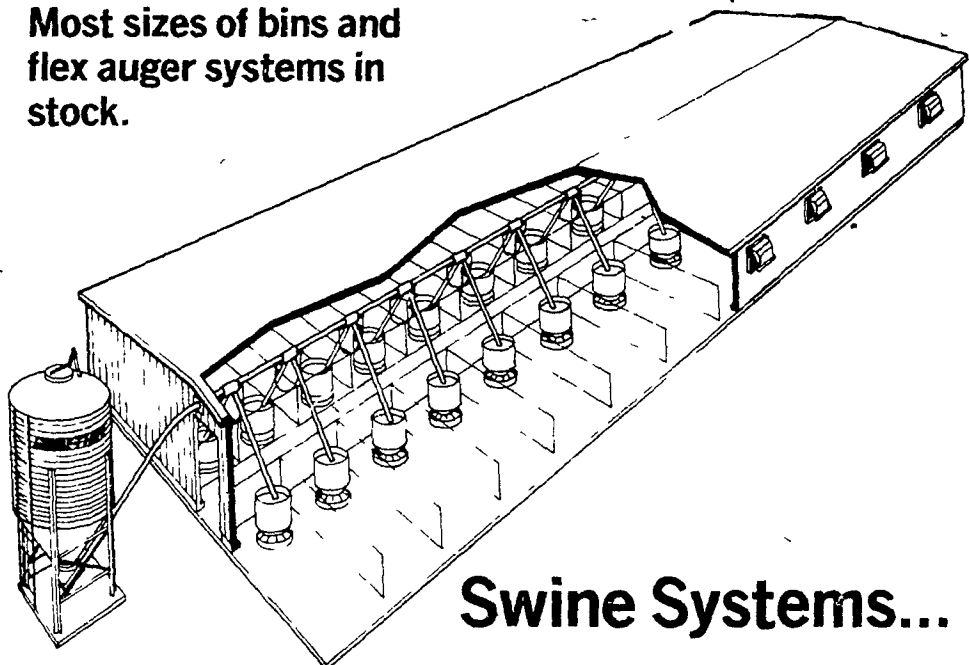

IS YOUR HOUSE PROPERLY

— INSULATED? —

- Chicken House
- Turkey House
- Farrowing House
- or Any Other House

For

FREE

Estimate Call:

Fuel Savers

of

York

(717) 244-0762.

**NEW IDEA 95 BU.
GROUND DRIVEN SPREADERS**

**206 NEW IDEA SPREADER AVAILABLE
NOW IN STOCK**

Buy Now - Low Down Payment - Defer Balance Until Nov. 1, 1978

SPECIAL PRICE

LANDIS BROS., INC.

Most sizes of bins and
flex auger systems in
stock.

Swine Systems...

Both rugged and versatile, the Flex-Auger System easily adapts to most hog feeding operations. The Chore-Time centerless auger delivers feed from bulk bin to all feeders located throughout the house. Much of the labor required with other methods is eliminated. The Y outlet drop assembly (illustrated above) or single units can be installed in most any position desired. Feed level is easily controlled by adjusting the height of the drop.