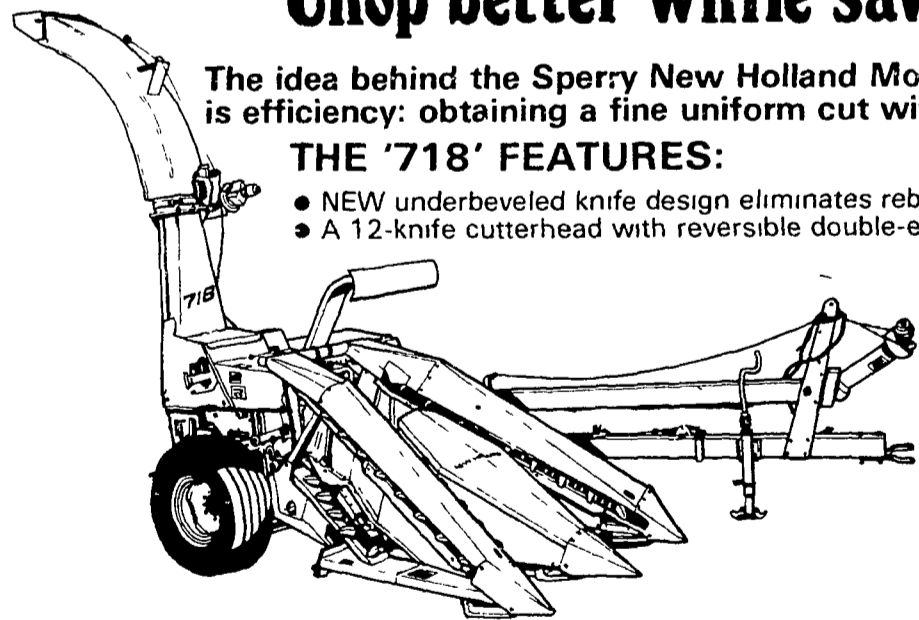

You also get

- Extra capacity and horsepower efficiency
- Built for tractors in the 60-90 hp range!
- Seven optional screen sizes available!
- Three corn heads, two windrow pickups and a sicklebar are available, plus the exclusive one-row, ear-corn snapping head!
- Flotation tires reduce soil compaction and increase maneuverability on soft ground!

Chop better while saving power!

The idea behind the Sperry New Holland Model 718 Forage Harvester is efficiency: obtaining a fine uniform cut with low power requirements.

THE '718' FEATURES:

- NEW underbeveled knife design eliminates rebeveling
- A 12-knife cutterhead with reversible double-edged knives!
- Flip-up feed roll for easy shearbar adjustment!
- Manual knife sharpener!
- Choose from three corn heads, two windrow pickups or sicklebar!