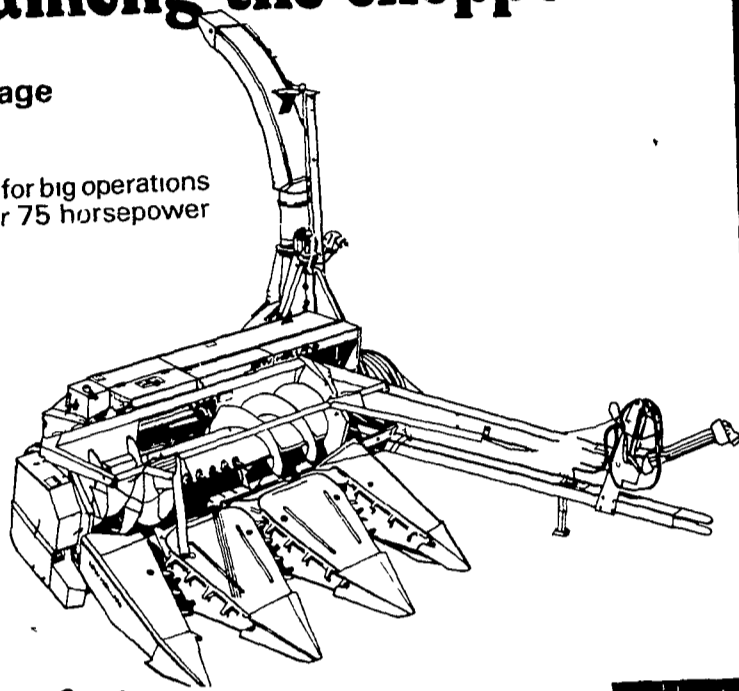

Will this year's heavy corn crop get you bogged down?

Depend on Sperry New Holland forage harvesters to get you through the tough spots — and keep going!

Heavyweight champ among the choppers.

The Sperry New Holland Model 890 forage harvester is built for the big crop.

The Model 890 is an extra-heavy-duty harvester built for big operations. It easily handles today's big tractor power over 75 horsepower.

It's the only pull-type harvester with an optional electronic metal detector. It features the original 12-knife cutterhead and PTO power knife sharpener. Seven screen sizes are available. Ear corn snapper heads are also available.

The "890" can also be equipped with the exclusive new-concept interchangeable crop head.

Uniform silage with or without a screen.

The Sperry New Holland Model 770 forage harvester features a 12-knife cutterhead and PTO-driven power knife sharpener.

You also get

- Extra capacity and horsepower efficiency
- Built for tractors in the 60-90 hp range!
- Seven optional screen sizes available!
- Three corn heads, two windrow pickups and a sicklebar are available, plus the exclusive one-row, ear-corn snapping head!
- Flotation tires reduce soil compaction and increase maneuverability on soft ground!