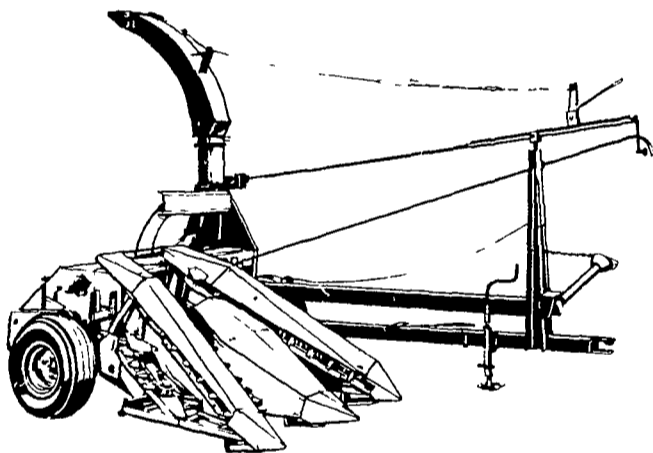

Will this year's heavy corn crop get you bogged down?

Depend on Sperry New Holland forage harvesters to get you through the tough spots — and keep going!

Heavyweight champ among the choppers.

The Sperry New Holland Model 890 forage harvester is built for the big crop.

The Model 890 is an extra-heavy-duty harvester built for big operations. It easily handles today's big tractor power over 75 horsepower.

It's the only pull-type harvester with an optional electronic metal detector. It features the original 12-knife cutterhead and PTO power knife sharpener. Seven screen sizes are available. Ear corn snapper heads are also available.

The "890" can also be equipped with the exclusive new-concept interchangeable crop head.

Uniform silage with or without a screen.

The Sperry New Holland Model 770 forage harvester features a 12-knife cutterhead and PTO-driven power knife sharpener.

You also get

- Extra capacity and horsepower efficiency
- Built for tractors in the 60-90 hp range!
- Seven optional screen sizes available!
- Three corn heads, two windrow pickups and a sicklebar are available, plus the exclusive one-row, ear-corn snapping head!
- Flotation tires reduce soil compaction and increase maneuverability on soft ground!