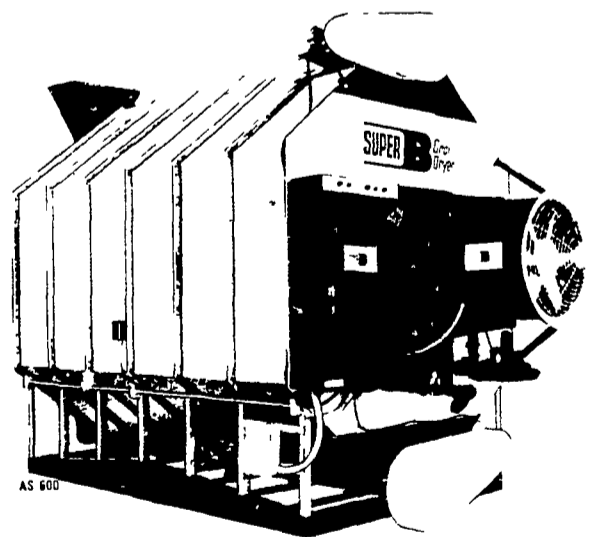

SUPER B Grain Dryers

Only SUPER-B has the "STAGE CONTROLLED" "SWEAT DRYING" PROCESS ...

WE'RE THE GRAIN SYSTEMS PROFESSIONALS

CALL US FOR:

QUALITY PRODUCTS

DEPENDABLE SERVICE

COMPETITIVE PRICES

KIMMICH FARM EQUIPMENT

NEFFSVILLE, PA 17601

717-684-3829