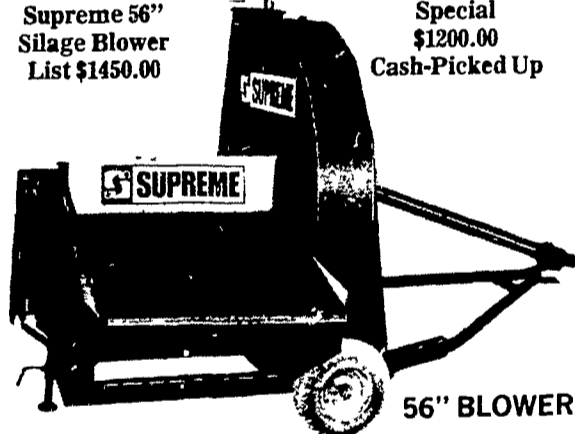

**SPECIAL FALL SALE
One of a Kind**
(1) 15' 5" Steel field drag (was \$381.85), now SOLD
(1) 16' Field drag, flexible (was \$536.80), now SOLD
(1) 18' Field drag, flexible (was \$561.30), now \$400.00
(1) 17' x 22" Portable land roller (was \$2148.60), now \$1200.00
(1) 8' x 16' Tandem wheel trailer w/electric brakes, dual hitch, 10,000 lb. gross load capacity (was \$1831.50), now \$1228.40
**HUGO WELDING &
REPAIR SHOP**
Bowers, PA 19511
Ph: 215-682-2781

**LANCASTER SILO
CO., INC.**

2008 Horseshoe Road - 2436 Creek Hill Road
LANCASTER, PA 17601

SUPREME BATCH MIXER

AVAILABLE IN TWO SIZES - 75 & 95 CU FT UNITS
SPECIAL SEPTEMBER PRICE - CASH-PICKED UP

"SEPTEMBER" SPECIAL
Supreme 56" Silage Blower Special \$1200.00
List \$1450.00 Cash-Picked Up

56" BLOWER
WIDE, LOW HOPPER WITH SHAKER PAN
Complete with P.T.O.

SEPTEMBER SPECIAL
Check and Repair your Starline Silo Unloader Now!
Starline silo unloader parts
Special September Cash Discount
10%

**REBUILT & USED UNLOADERS
"OUR SPECIALTY"**
STARLINE #70 - 12' THRU 20'