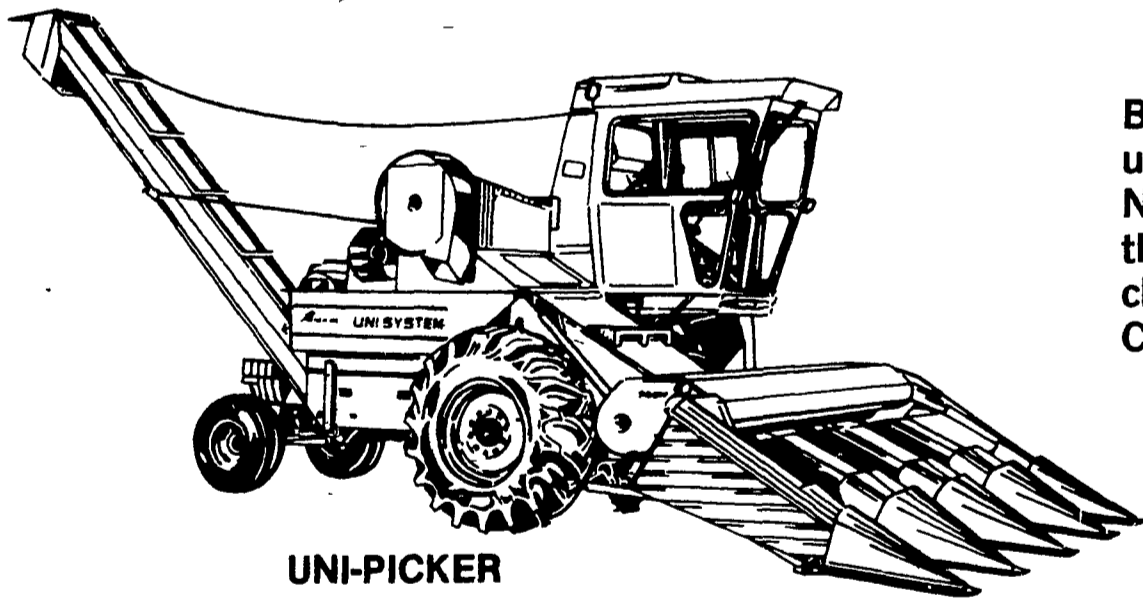

UNI-SYSTEM

THE SYSTEM THAT MAKES MORE SENSE FOR YOU!

**BIG CAPACITY WITH BEAN/GRAIN PLATFORM,
AND WITH 3 OR 4 ROW CORNHEAD!**

UNI-COMBINE

With the revolutionary new FAS-TACH feeder house, you can switch from corn head to grain platform in minutes ... no lifting, no wedging, no special tools required! With a new 13 or 16 foot Uni Bean/Grain Platform you can cut soybean field losses up to 25%!

'ROUND THE CLOCK HARVESTING CAPACITY

UNI-PICKER

Big capacity and harvesting efficiency add up to profit ... and that's what the Avco New Idea Uni-System is all about! Choose the Power Unit, choose the Corn head and choose the options that fit your operation! Come in and see us!