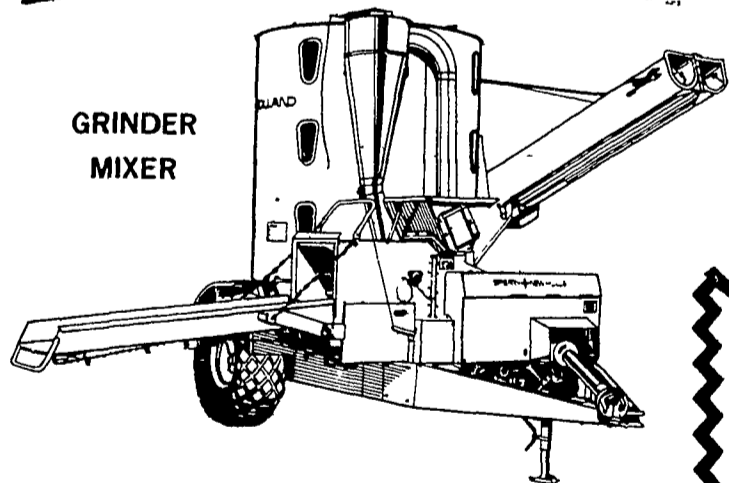

MODEL 890 FORAGE HARVESTER

GRINDER MIXER