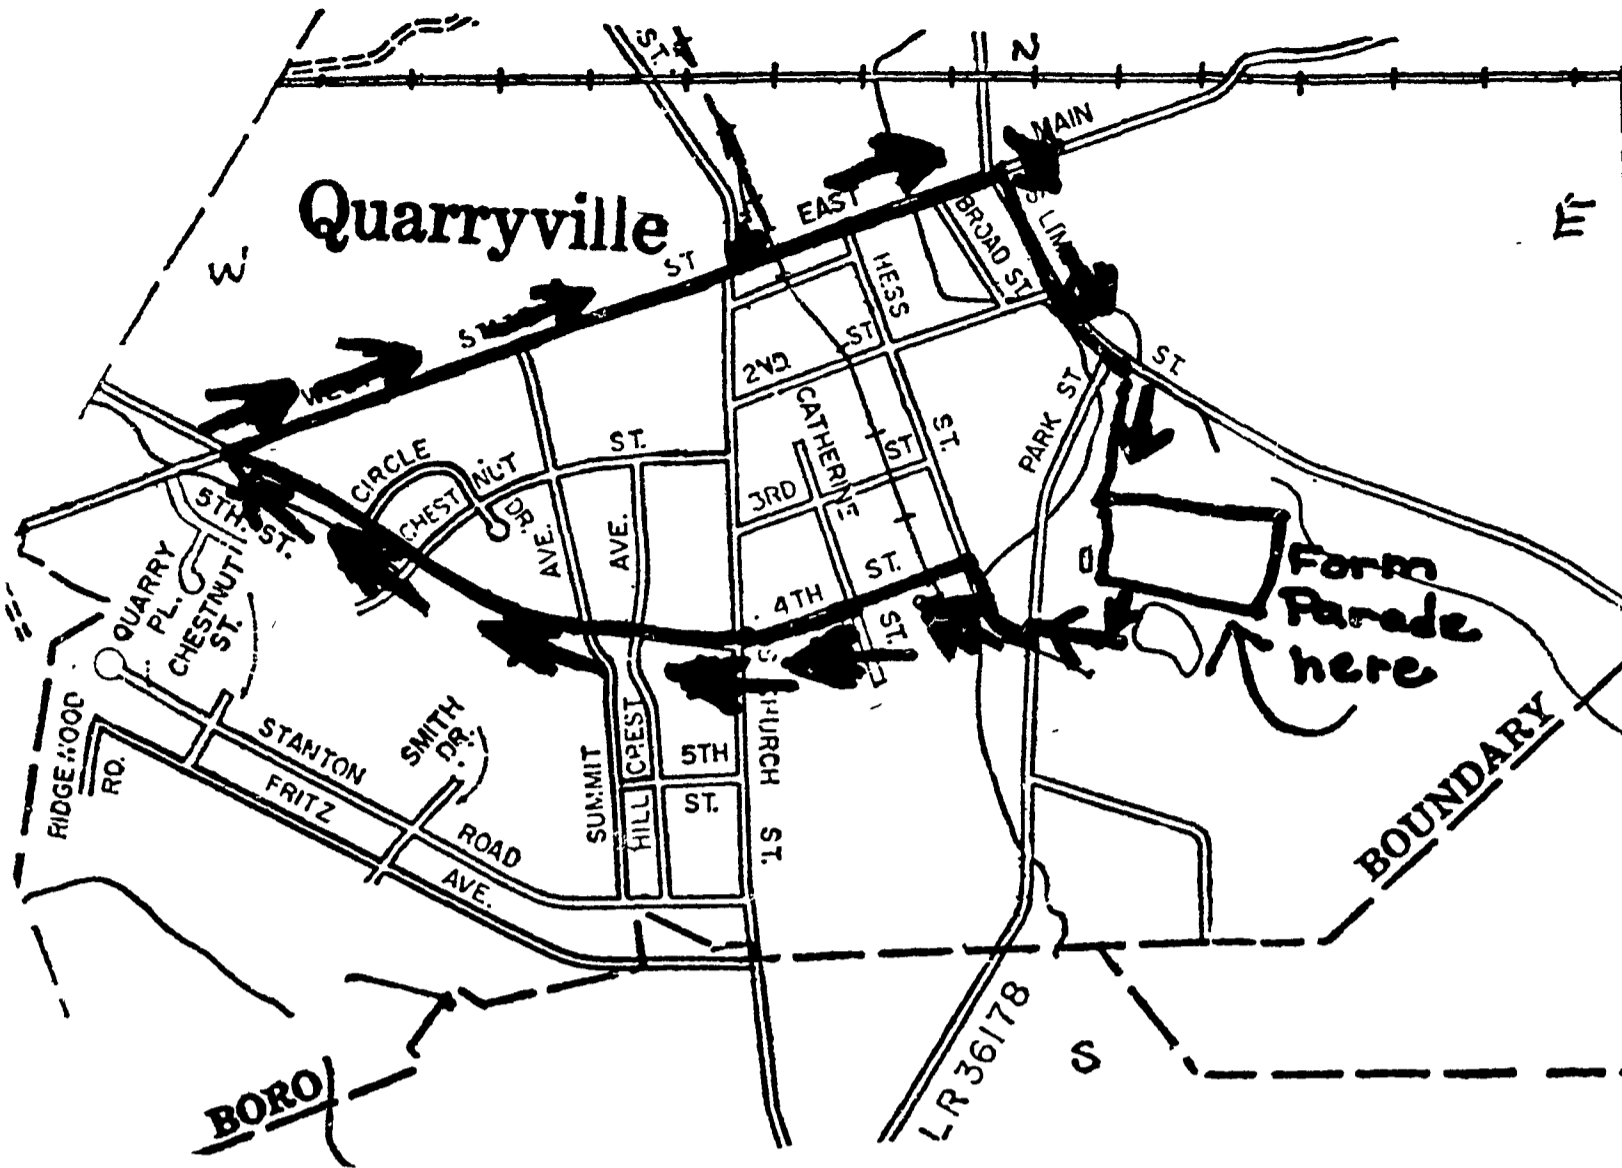

# Parade route given

QUARRYVILLE — The Parade Committee of the Solanco Fair wishes to invite the community and visitors from all around to see the annual Solanco Fair Parade, to be held Wednesday evening, Sept. 13, beginning at 6:45 p.m. In case of rain, the parade will be delayed until the following day.

The parade will assemble in the south area of the Legion Park grounds and move out South drive. All entries should enter the North or Lime Street entrance and be in place by 6 p.m.

As usual, prizes will be awarded. First prize in the 4-H, FFA and FHA divisions will be \$20.00. Second prize is \$10. Five dollars will be paid to all other entries in the above groups from the Solanco area who do not receive either the first or second prize. A total of \$350 more will be divided among all parade winners except those mentioned above.

To learn the exact route of the parade, please refer to the map accompanying this article.

**COME TO THE  
SOLANCO  
FAIR  
SEPTEMBER 13-15**

**SEE WHAT'S NEW  
NEW HOLLAND THAT IS!**

**FARM EQUIPMENT THAT PERFORMS**