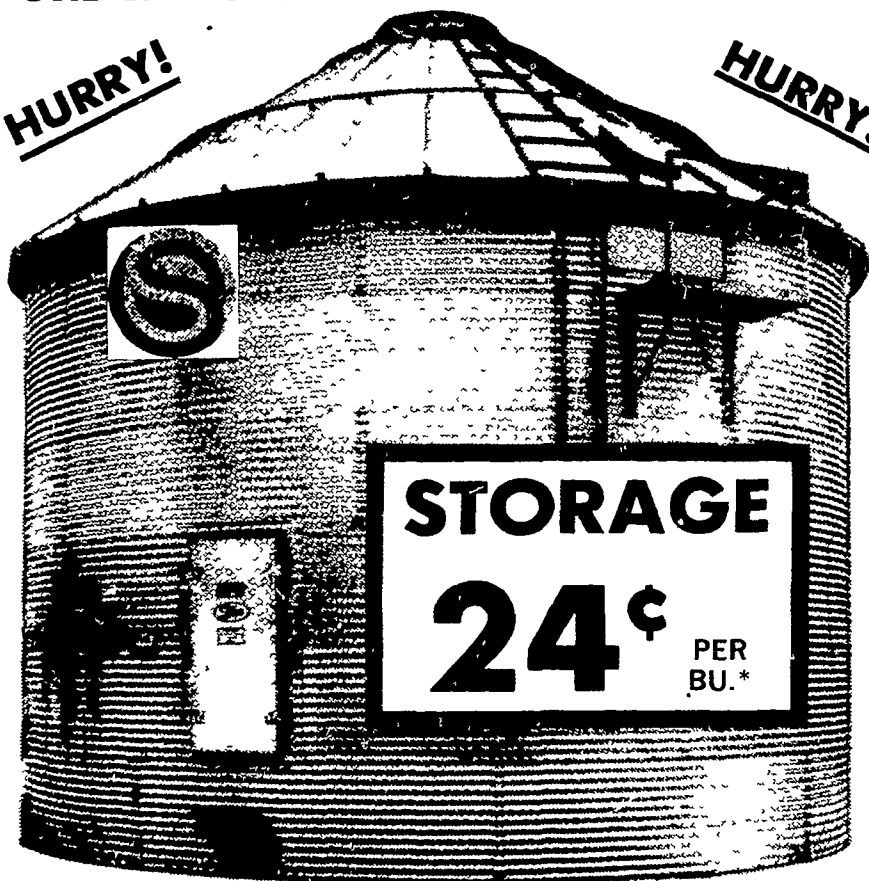

Scenes from the Clarence Gelsinger barn raising, Sept. 7, 1978.

ORDER NOW - BEFORE CORN SEASON!

HURRY!

HURRY!

Sale on all sizes up to 152,000 Bu. Includes roof ladder, outside ladder, inside ladder, safety ring, fill hole and cover, manhole, 2 ring door, base angle, bolts, nuts and caulking.
*Based on 48 x 9 ring bin.