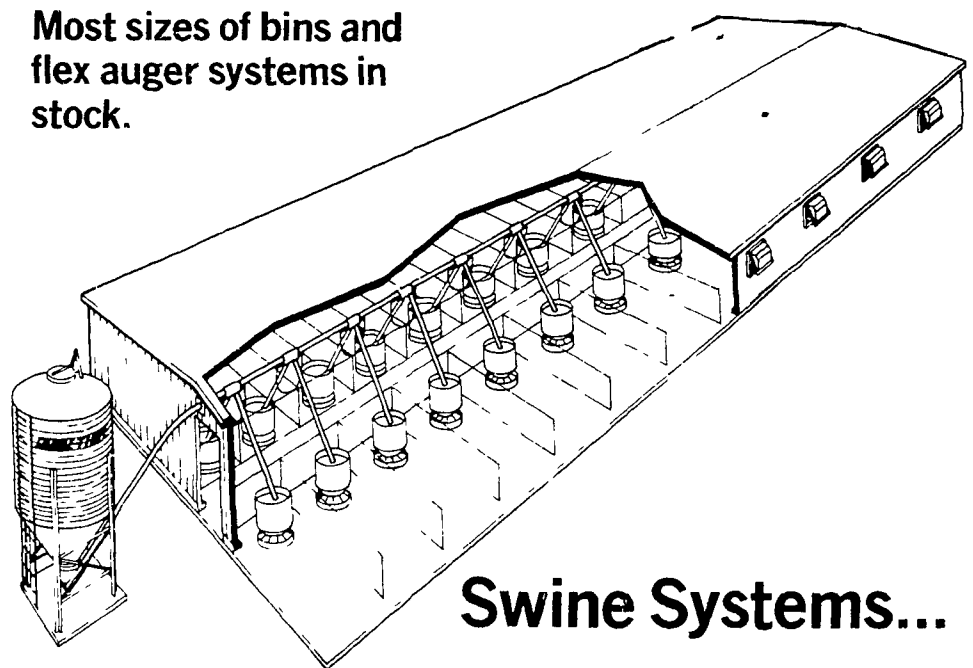

WE RECEIVED 1977 TOP DISTRIBUTOR AWARD FOR PENNA. BY G.S.I.

MARTIN DISTRIBUTORS, INC.

R1, LEBANON, PA. 17042
PHONE: 717-866-4906 or 866-4555

CHORE-TIME®

FEED STORAGE AND FLEX AUGER DELIVERY SYSTEM

The Original Flex Auger Delivering Up To 2400 lbs. Per Hr. OR The NEW "Hi-C" Flex Auger Delivering Up To 6000 lbs. Per Hr.

Most sizes of bins and flex auger systems in stock.

Swine Systems...

Both rugged and versatile, the Flex-Auger System easily adapts to most hog feeding operations. The Chore-Time centerless auger delivers feed from bulk bin to all feeders located throughout the house. Much of the labor required with other methods is eliminated. The Y outlet drop assembly (illustrated above) or single units can be installed in most any position desired. Feed level is easily controlled by adjusting the height of the drop.