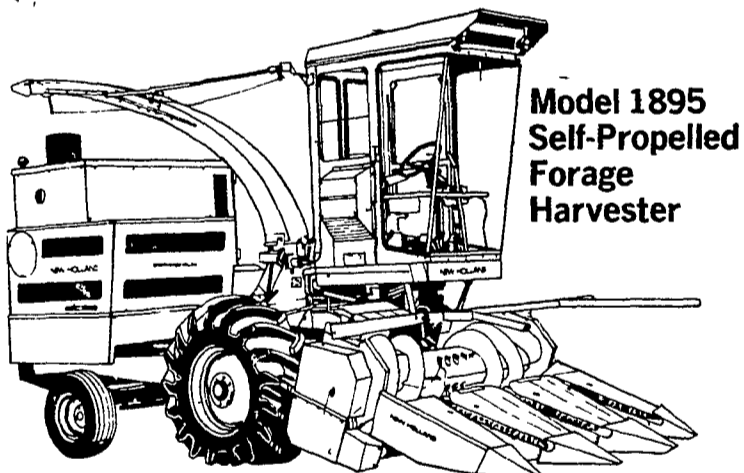

Wanted - Dairy cows and heifers. Also, entire herds. 301-358-0412 after 9 p.m.

LIVESTOCK & SUPPLIES

Hampshire and Yorkshire Service Age Boars and Gilts from certified meat type breeding. Contact John Strawbridge, Stewartstown, Pa. 17363. Phone 301-996-2022.

- ★ Most models in stock ★ Check our competitive prices ★ Full two year warranty

Model 1895 Self-Propelled Forage Harvester

IH 1066 TRACTOR

- Excellent
- Fully Guaranteed

SPECIALS

IH 815 Combine w/grain head, 4-row corn head. Waiver Till May 1, 1979