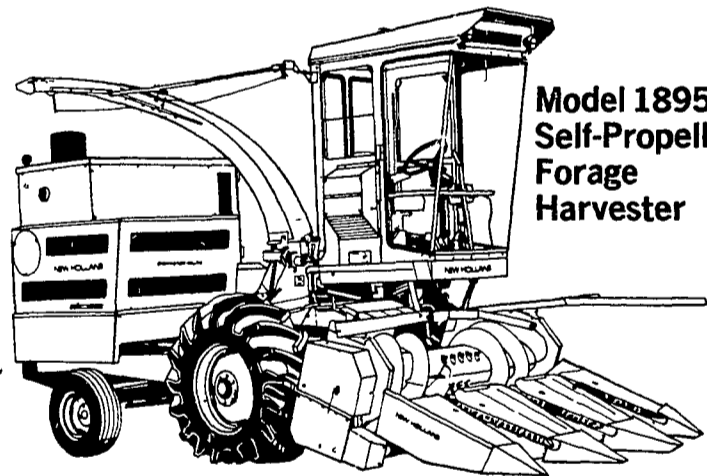

COMBINE FOR SALE BY OWNER

Massey Ferguson 760
Used 4 seasons
16' grain head - used 1 season
6-row narrow corn head - used 3 seasons

Equipped with:

- Air conditioning
- Grain saver
- Electric header clutch
- Trash reel on corn head
- Header height control

NEWS BULLETIN

INTERNATIONAL 86 SERIES
TRACTORS ARE STILL THE
FARMERS NUMBER ONE CHOICE!!

1486
145.7 PTO hp

1086
131.4 PTO hp

986
105.6 PTO hp

886
85.7 PTO hp

1586
161.5 PTO hp

Hydro 186
105 PTO hp

★ Most models in stock ★ Check our competitive prices ★ Full two year warranty

Model 1895
Self-Propelled
Forage
Harvester

IH 1066 TRACTOR

- Excellent
- Fully Guaranteed

SPECIALS

IH 815 Combine w/grain head, 4-row corn head. Waiver Till May 1, 1979