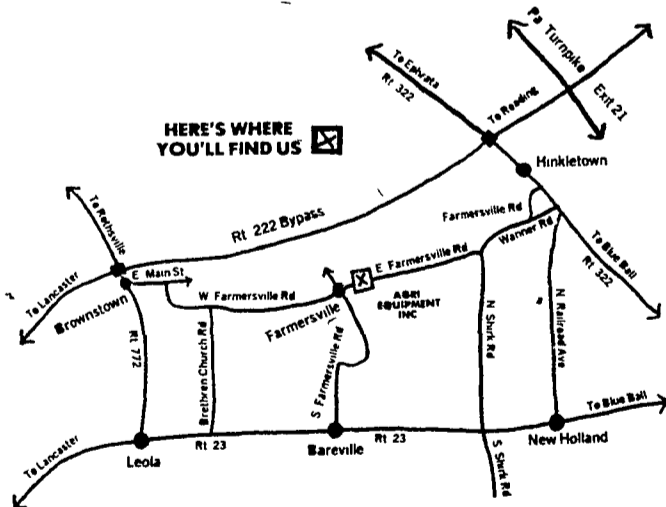

Whether you are updating an existing facility or building a new one, before you decide on an air system for your operation, call your local Chore-Time representative.

AGRI-EQUIPMENT, INC.

CATTLE - HOG - POULTRY EQUIPMENT
R.D. 4 EPHRATA, PA. 17522
PHONE 717-354-4271

STORE HOURS:
Mon. thru Fri.
7:30 till 5:30
Saturday 7:30-3:00