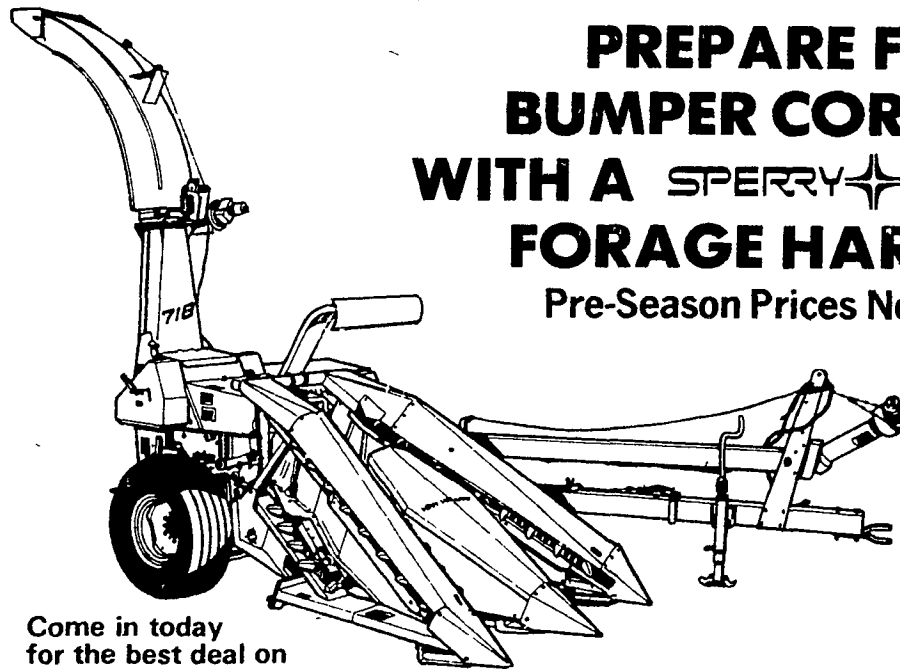

**NEW TRACTORS
INCLUDE**

- 1486
- 1086
- 986
- 886
- Hydro 86
- 674
- 584
- 284
- 184

SPERRY-NEW HOLLAND

OUR POLICY ON MACHINERY, PARTS & SERVICE
• QUALITY FIRST • AT A FAIR PRICE

**PREPARE FOR A
BUMPER CORN CROP
WITH A SPERRY-NEW HOLLAND
FORAGE HARVESTER**

Pre-Season Prices Now In Effect

Come in today
for the best deal on
Sperry New Holland forage equipment!

**New Holland 770
FORAGE HARVESTER**

★ 2 row narrow head
with electric controls,
used for 40 acres.