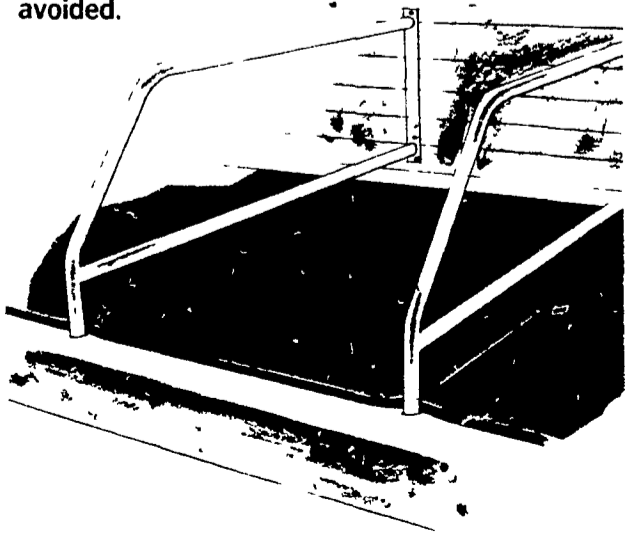

LABOUR COSTS CUT DRAMATICALLY

RED BARN rubber flooring cuts free stall cleaning time to a minimum. One dairyman with 165 stalls averages only 15 minutes per day to keep ALL stalls clean (testimonial on request). Because RED BARN mats are tough, depressions cannot develop that require filling, as is often the case with other types of flooring. Broken dividers causing animal injury are also avoided.