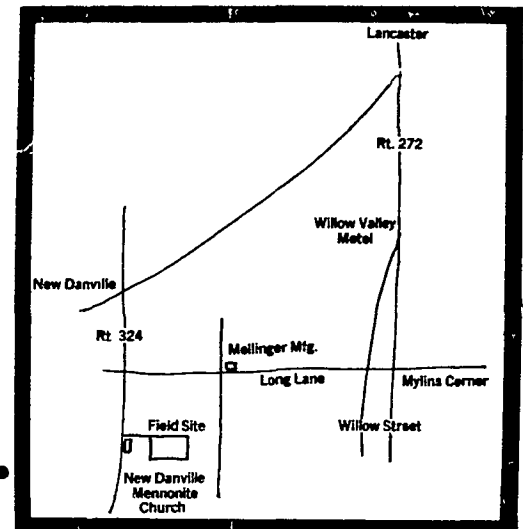

THE BIG LANCASTER COUNTY

RED POWER SHOWDOWN FIELD DEMO DAY

THURSDAY, AUGUST 17th

**PLACE: Known as the McMichaels or Brill Farms
Near the New Danville Mennonite Church**

TIME: Starting at 11:30 A.M. with complete program and refreshments.

WIN an IH 1586 or one of 7 other tractor prizes!

Here's your chance to saddle up a brand new Big Red 1586 or any of 7 other great IH tractors! They're waiting for you in the Nationwide Red Power Showdown Sweepstakes. It's easy to enter, and there's no purchase necessary. Get your official entry blank at your BIG Red Power Demo Day on Thursday.