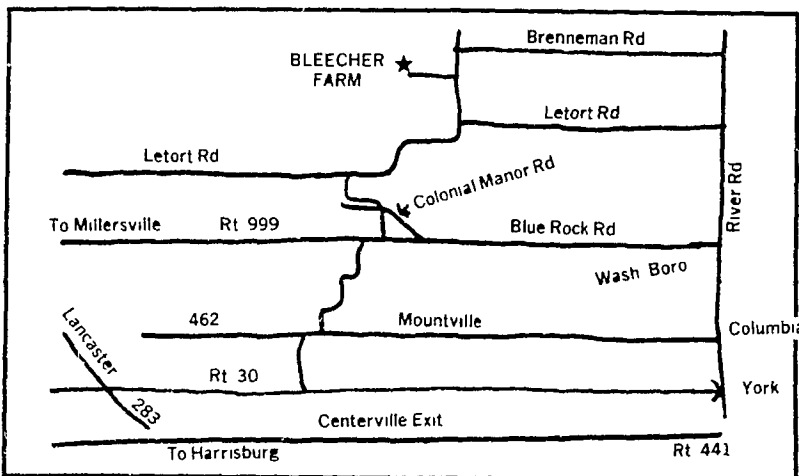

FAVORITE

ATTENTION POULTRYMEN

YOU'RE INVITED TO ATTEND OUR

OPEN HOUSE

AT THE FARM OF

HAROLD BLEECHER & SONS

RD 2 CONESTOGA, PA

FREE REFRESHMENTS

FREE REFRESHMENTS

THURSDAY, AUGUST 10, 1978

10 A.M. TO 4 P.M.

See the "Lifestyle" 3-Deck Layer Cage System. Includes Favorite advance design and construction to provide the optimum in low maintenance dependability. Investigate our many engineered features and compare the advantages. Ask about our planning service that fits a system to your needs. Choose the FAVORITE way. Proven quality plus years of outstanding service to the poultry producer.