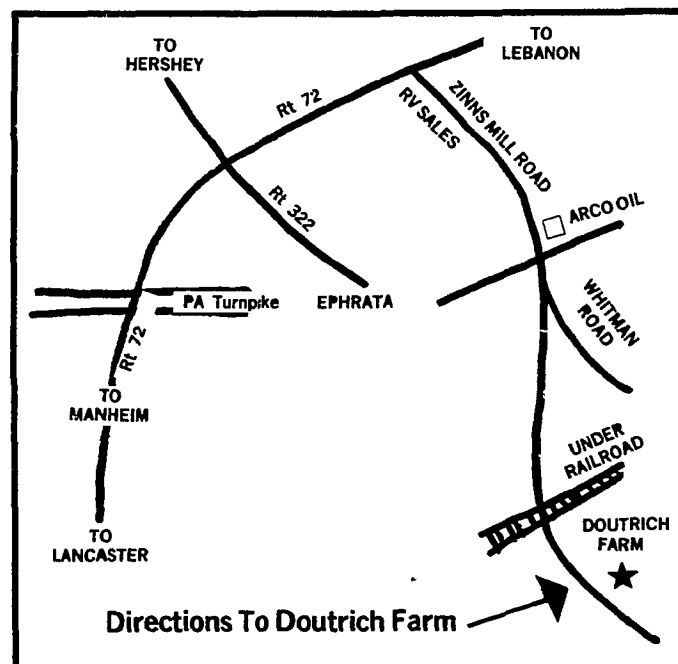

OPEN HOUSE

WEDNESDAY, JULY 5, 1978

2 P.M. TO 8 P.M.

RAY DOUTRICH FARM

RD 7, LEBANON, PA.

**SEE THE
NEW**

STARTER GROW POULTRY HOUSE

FEATURING:

- ★ The Latest in Energy Saving Techniques.
- ★ Total Light Control.
- ★ Diamond Three High Starter Grow System.
- ★ VAL-CUP Water System.

Directions To Doutrich Farm

<p>DIAMOND AUTOMATION 23400 Haggerty Rd. Farmington, Mich. 48024</p>	<p>WOLGEMUTH BROS. 230 S. Market Ave. Mount Joy, PA 17552</p>	<p>HALLER ELECTRIC RD 2 Denver, PA 17517</p>	<p>TRADESMEN INC. P.O. BOX 356 Manheim, PA 17545</p>
<p>EMHERR EQUIPMENT, INC. RD 3 BOX 119 Willow Street, PA 17584</p>	<p>RONALD ROHRER, BUILDER RD 5 Manheim, PA 17545</p>	<p>VAL-CUP, INC. Lancaster, PA 17604</p>	<p>HY-LINE HATCHERIES Doylestown, PA 18901</p>