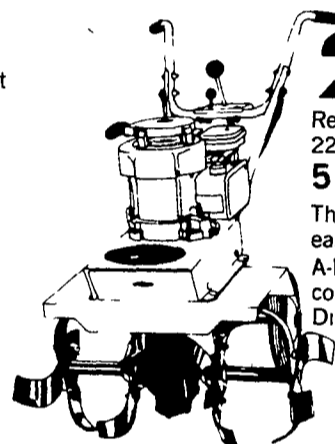

219⁹⁵

Reg 279 99/SAVE 60 00
22409 258

5 H.P. Tiller

This tiller has a 4 cycle engine with easy pull recoil start, exclusive Turf-A-Matic drive control and remote control of Choke-O-Matic throttle. Direct belt drive.