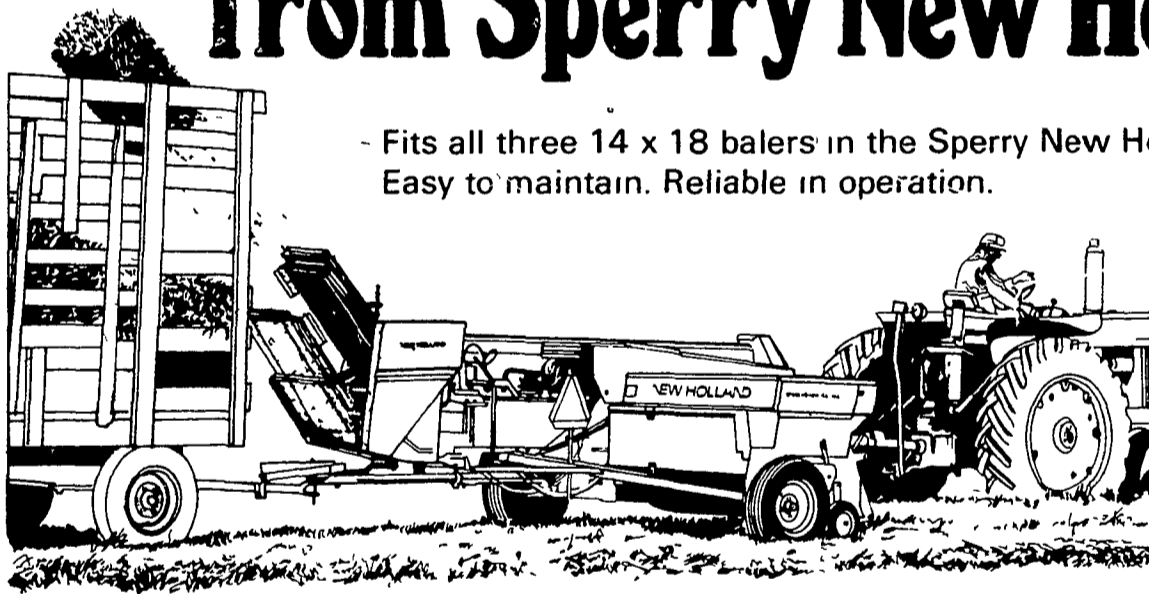

A new standard of excellence.

Just try to find a better-value baler.

It's NEW! The Sperry New Holland Model 310 baler.

The Model 310 replaces the world's most popular baler — the Model 273. The 310 runs smoother, quieter, with more capacity. PLUS you get Sperry New Holland reliability.

Stop in today and see this new baler

Your authorized **SPERRY**  **NEW HOLLAND** dealer.

See the new Model 70 bale thrower from Sperry New Holland.

- Fits all three 14 x 18 balers in the Sperry New Holland line.
Easy to maintain. Reliable in operation.