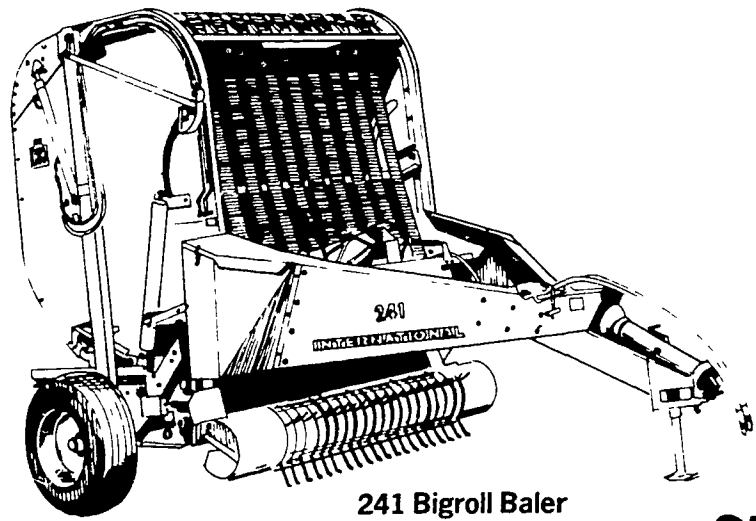

GO [®] BIG RED

INTERNATIONAL [®] PROFIT-MAKING HAYMAKING TOOLS

241 Bigroll Baler

990 Mower Conditioner

435T/445T Balers

35 Rake - Hydraulic or
Ground Drive

**SPECIAL SALE
SAVINGS TO
MAY 31st!
SEE HOW
YOU CAN
SAVE!**

- Balanced head mowers — mounted and trailing models.

- Mower conditioners — preserve hay quality and save time, in 7 or 9-ft. cutting widths.
- Windrowers — high-capacity self-propelled in 12 and 14-ft. cutting widths.
- Parallel-bar rake — leaf-saving ground drive 9-ft. swath.
- 400 series balers — twine or wire tie, up to 19-ton per hour capacity.
- 241 bigroll baler — builds weather-resistant diameter 6-ft. bales.