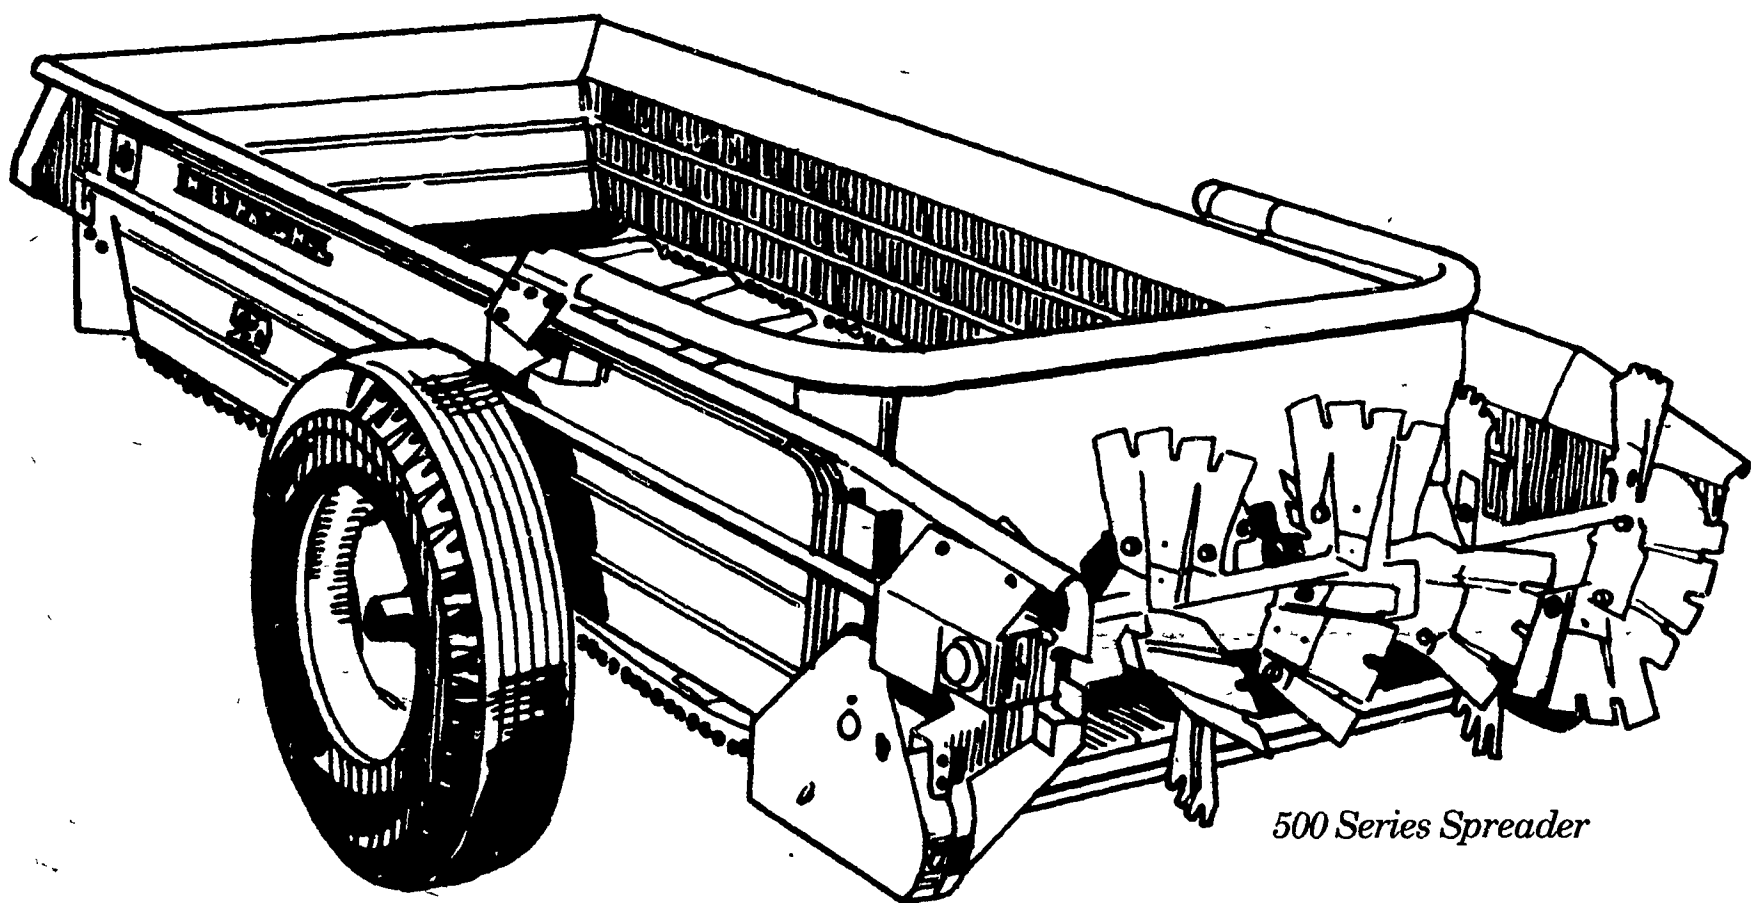

IH[®] 500 SERIES SPREADERS. RUGGED AS THEY COME.

500 Series Spreader

We're your Right Connection for a fine line of high-performance IH spreaders—five models, with capacities of up to 340 bushels.

Every model has a smooth-feeding, long-life worm-gear drive, lifetime-guaranteed steel sides, "bear-claw" paddles for easy spreading in winter, and a warp-free "A"-frame—attached to the axle, not the box.

You won't find a better value anywhere. So why not come on in and make The Right Connection with an IH 500 Series spreader? It's as rugged as they come.

**INTERNATIONAL[®]
AGRICULTURAL
EQUIPMENT**

**THE RIGHT
CONNECTION**