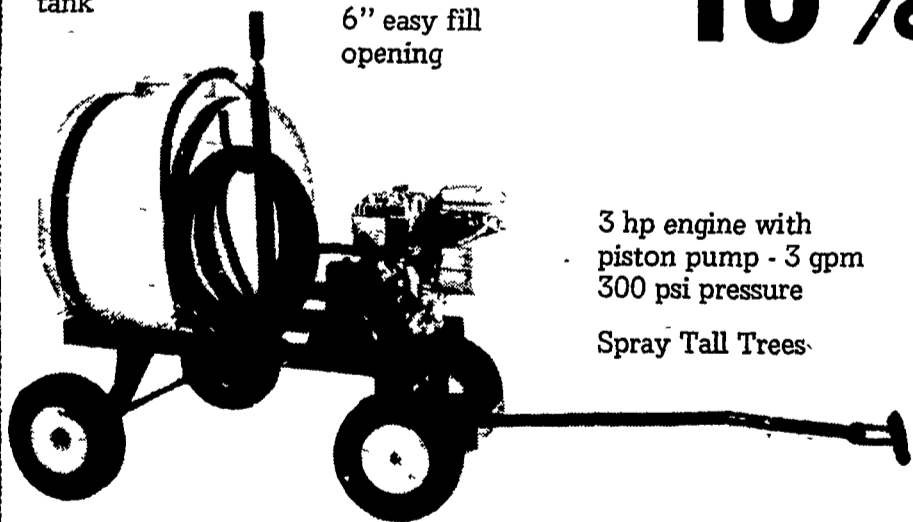

Clean Up Quick

PRICES SLASHED ON JOHN DEERE BATTERY BOOSTER CABLES

	Reg.	SALE
12 ft. 6 gauge	12.95	\$8²⁸
12 ft. 4 gauge	21.95	\$13¹³
16 ft. 4 gauge	24.95	\$15³⁷
20 ft. 4 gauge	28.95	\$17⁶⁸

polyethylene tank

6" easy fill opening

3 hp engine with piston pump - 3 gpm
300 psi pressure
Spray Tall Trees

10% OFF ON SPRAYERS

Amerind MacKissic Model PS322T
22 gal. Tanks 3 H.P. . . . Reg. 416.00

SALE **\$375⁰⁰**

Model PS300 50T
50 gal. Tanks 3 H.P. . . . Reg. 553.00