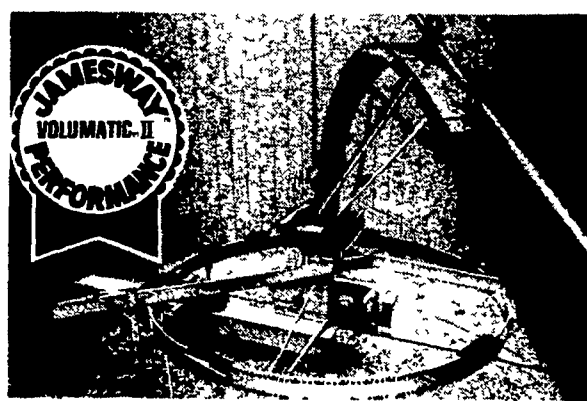

## SPECIAL PRICES ON JAMESWAY EQUIPMENT

**BARN CLEANERS**  
CHAIN & SHUTTLE-STROKE

**5% EARLY SEASON DISCOUNT + 10% OPEN HOUSE DISCOUNT**

**SILO UNLOADERS**

12' THRU 30' DIA. SILOS  
**10% OPEN HOUSE DISCOUNT**