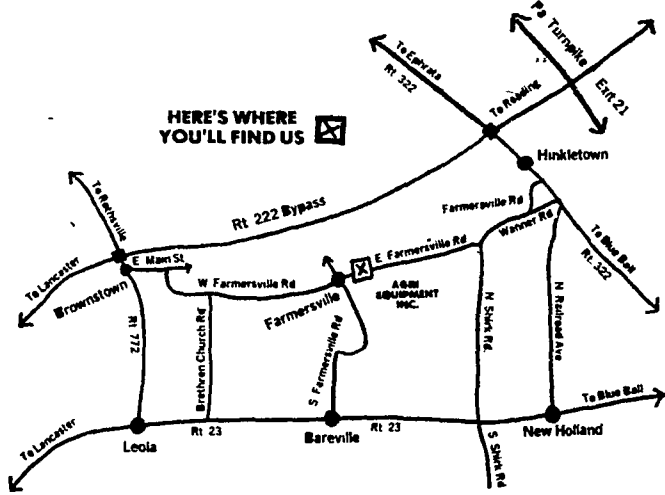

## SPECIAL PRICE ON: CLAY HONEY WAGON

1500 GAL. - ROW CROP COMPLETE w/14 x 40 TIRES IN STOCK

**CATTLE, HOG, POULTRY EQUIPMENT**  
**RD 4, EPHRATA, PA 17522 PH: 717-354-4271**