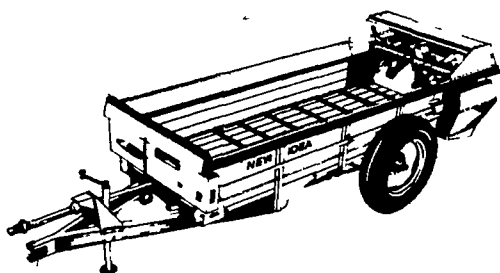

- Wide Spreading
- Long, Trouble-Free Life

AVCO NEW IDEA SINGLE-BEATER SPREADERS

**SCIENTIFICALLY DESIGNED,
FARM PROVEN**

The great Avco New Idea single beater spreaders that slice, shred and spread manure as only a New Idea can.

Available with optional upper cylinder to level out heaped loads and hydraulic end gates or pan attachments for sloppy manure handling.

Available in five sizes.

“THE WIDESPREAD”

Cylinder-Paddle Spreader

Choose this top quality style in 138, 166, or 197 bushel sizes. Each has a convenient low loading height yet big wheels for flotation. The thick steel paddles with serrated edges shred fine and spread uniformly. Options include extra heavy duty conveyor chain and attachments for handling sloppy manure.

EXCLUSIVE! FLAIL TYPE SPREADER . . .

Handle even hard-packed or frozen manure with this unique “undershot” design. It throws an 80” to 90” spread down and back where the wind can’t break it up.

- 146, 176, or 205 bushel sizes
- Tough machine with proven reliability
- Optional endgate for sloppy manure