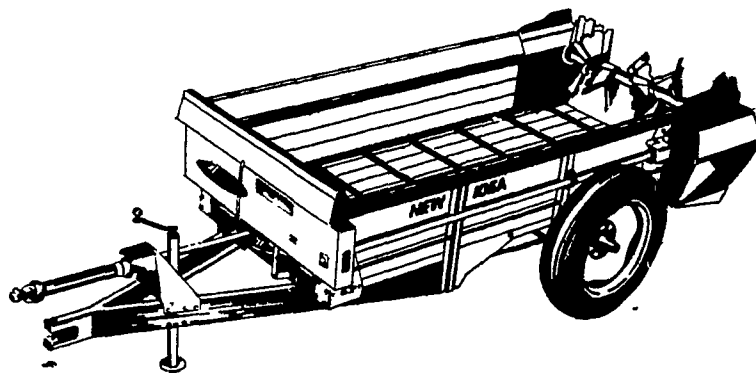

**BUY NOW - INTEREST FREE UNTIL JULY 1, 1978
WITH MINIMUM DOWN PAYMENT OR TRADE.
SEE YOUR NEW IDEA DEALER NOW.**

NEW IDEA GROUND DRIVE SPREADER

... THE FAMOUS 95-bushel workhorse

For nearly 40 years this Avco New Idea Ground Drive Spreader has been the favorite of thousands of farmers all across the country. WHY? The answer is simple.

- Wide Spreading
- Long, Trouble-Free Life

AVCO NEW IDEA SINGLE-BEATER SPREADERS

**SCIENTIFICALLY DESIGNED,
FARM PROVEN**

The great Avco New Idea single beater spreaders that slice, shred and spread manure as only a New Idea can.

Available with optional upper cylinder to level out heaped loads and hydraulic end gates or pan attachments for sloppy manure handling.

Available in five sizes.

“THE WIDESPREAD”

Cylinder-Paddle Spreader

Choose this top quality style in 138, 166, or 197 bushel sizes. Each has a convenient low loading height yet big wheels for flotation. The thick steel paddles with serrated edges shred fine and spread uniformly. Options include extra heavy duty conveyor chain and attachments for handling sloppy manure.

EXCLUSIVE! FLAIL TYPE SPREADER . . .

Handle even hard-packed or frozen manure with this unique “undershot” design. It throws an 80” to 90” spread down and back where the wind can’t break it up.

- 146, 176, or 205 bushel sizes
- Tough machine with proven reliability
- Optional endgate for sloppy manure