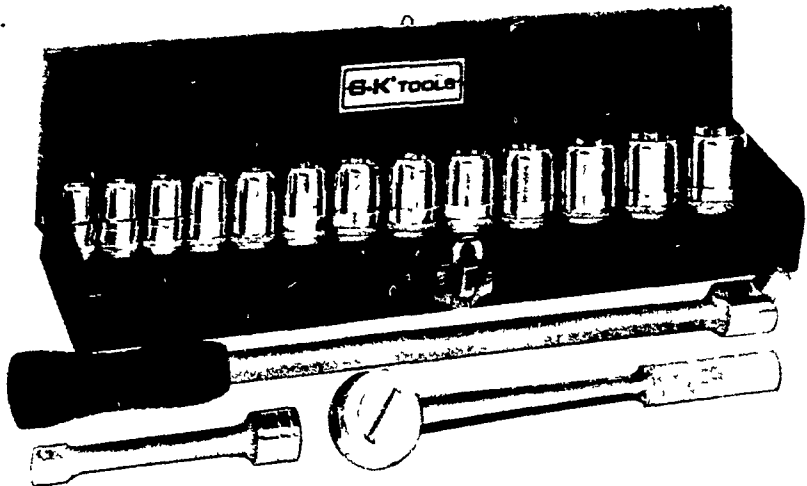

YOU'RE IN BARGAIN COUNTRY

S-K TOOLS

16 PIECE 1/4" DRIVE SOCKET SET
PLUS METAL BOX **SPECIAL**
SET NO. 4166
 Reg. \$49.98
 Limit One Per Customer
\$29.95

25 % OFF
 ALL OTHER

S-K TOOLS

REGULAR PRICES

S-K® COMBINATION WRENCH SET

14 PIECES 3/8" to 1 1/4"

SET NO. 1714
 Reg. Price \$74.98
SPECIAL!

\$44.95

S-K TOOLS 26 PIECE 1/2" DRIVE SOCKET & WRENCH SET

SET NO. 4126
 WITH TOOL BOX **SPECIAL**
 Regular \$98.98

\$69.95

S-K TOOLS 21 PIECE 1/4" & 3/8" DRIVE SOCKET SET
 SET NO. 4222