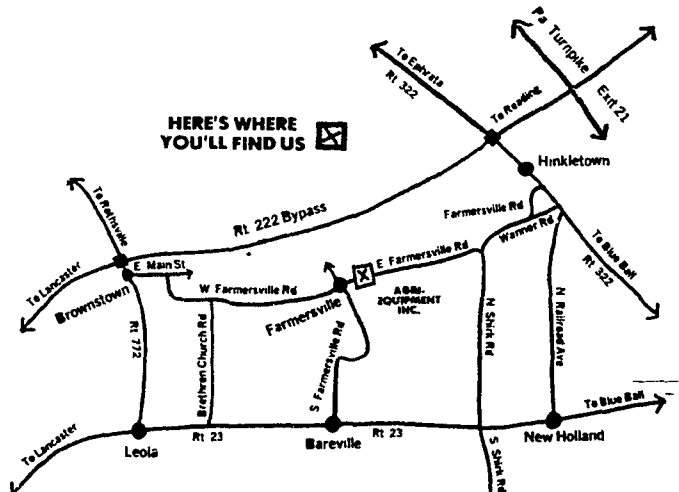

### SPECIAL PRICE ON: CLAY HONEY WAGON

1500 GAL. - ROW CROP COMPLETE w/14 x 40 TIRES IN STOCK

**CATTLE, HOG, POULTRY EQUIPMENT**  
**RD 4, EPHRATA, PA 17522 PH: 717-354-4271**