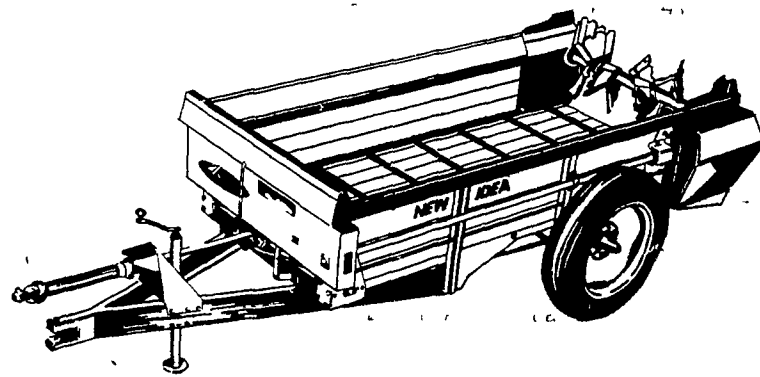

## NEW IDEA GROUND DRIVE SPREADER

... THE FAMOUS 95-bushel workhorse

For nearly 40 years this Avco New Idea Ground Drive Spreader has been the favorite of thousands of farmers all across the country. WHY? The answer is simple.

- Wide Spreading
- Long, Trouble-Free Life

## AVCO NEW IDEA SINGLE-BEATER SPREADERS

**SCIENTIFICALLY DESIGNED,  
FARM PROVEN**

The great Avco New Idea single beater spreaders that slice, shred and spread manure as only a New Idea can.

Available with optional upper cylinder to level out heaped loads and hydraulic end gates or pan attachments for sloppy manure handling.

## “THE WIDESPREAD”

**Cylinder-Paddle Spreader**

Choose this top quality style in 138, 166, or 197 bushel sizes. Each has a convenient low loading height yet big wheels for flotation. The thick steel paddles with serrated edges shred fine and spread uniformly. Options include extra heavy duty conveyor chain and attachments for handling sloppy manure.