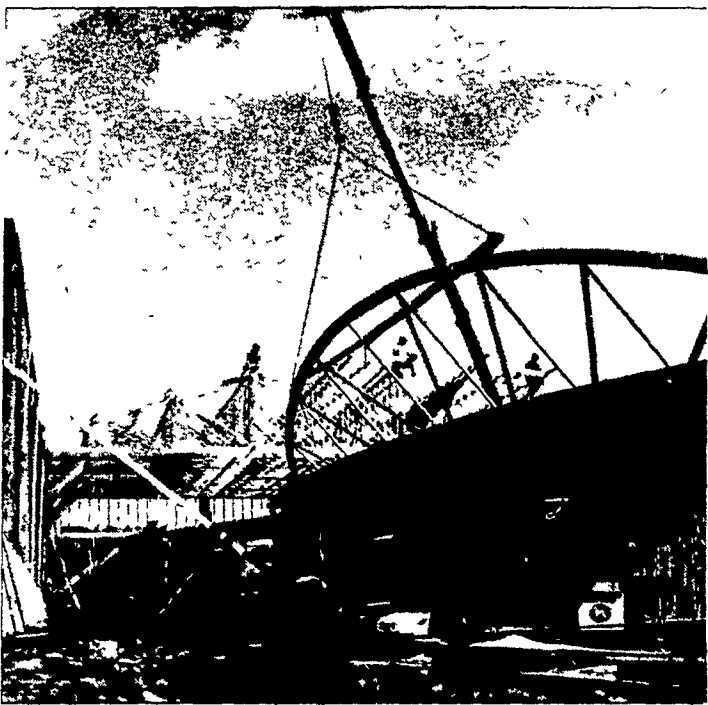

80x400 foot POTATO STORAGE and PACKAGING BUILDING Schuylkill County

Nothing surpasses The Tie Arch Truss for bridging wide spans with a more easily handled truss that is at once straighter and stronger, with more uniform strength throughout. Available in lengths up to eighty feet with a splice-free laminated top chord and a minimum of bottom chord splices, all trusses are delivered in one section ready for economical installation at the job site.

Structural Imagination
Engineered for Today's Large Building Needs

PLAN NOW TO ATTEND OUR

ANNUAL OPEN HOUSE

FEBRUARY 27 THRU MARCH 3
FEATURING

TRUCKLOAD SALE

OF TILLAGE PARTS

SUPERSALE ON HYDRAULIC & ENGINE OIL

WE HAVE SOME VERY NICE USED TRACTORS AVAILABLE NOW

SPECIALS GALORE!

"WE'RE GOING ALL OUT"

COPE & WEAVER CO.

New Providence, PA (717) 786-7351
INTERNATIONAL HARVESTER SALES & SERVICE