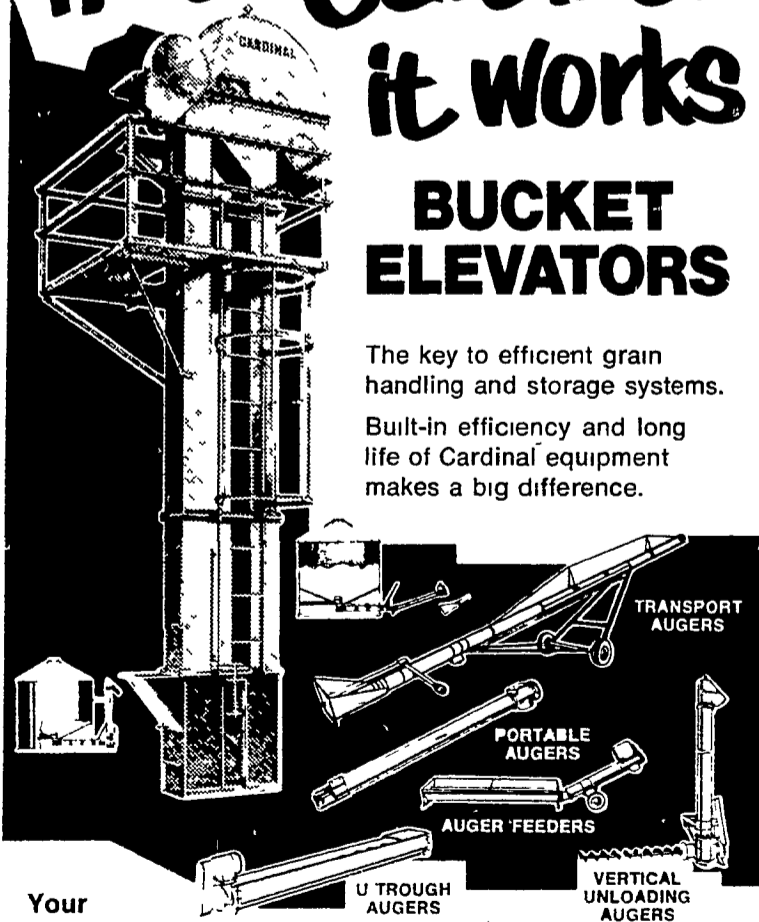

Your **CARDINAL MECHANIZATION CONTRACTOR**

WE SELL, SERVICE & INSTALL

E. M. HERR EQUIPMENT, INC.

RD 3, SPRECHER ROAD, WILLOW STREET, PA., LANCASTER COUNTY 717-464-3321