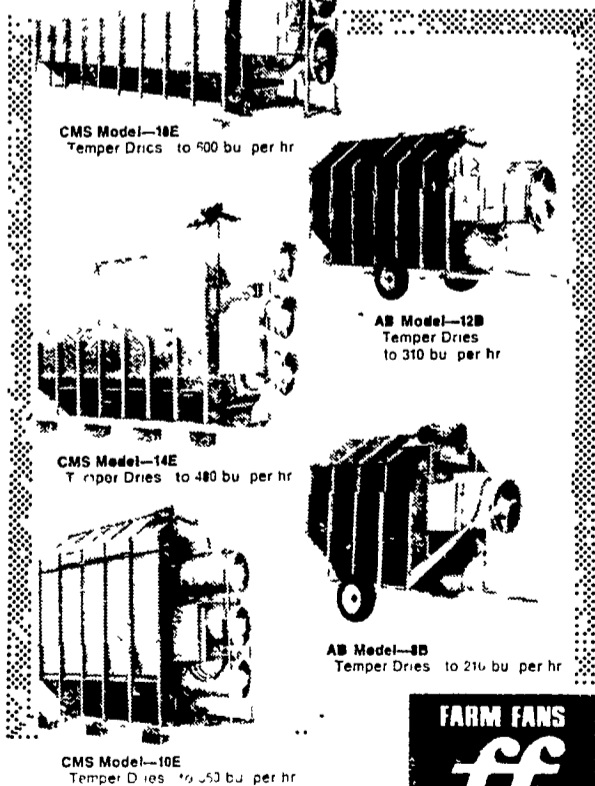

"TEMPER DRY" YOUR GRAIN FOR PROFIT

FARM FANS

offers you a choice of 5 outstanding grain dryers -- 3 CMS models that utilize the exclusive continuous multi stage principle 2 AB models that utilize the staged automatic principle All 5 dryers are fully automatic They cost less to buy and less to operate

The CARDINAL Line GRAIN HANDLING EQUIPMENT

if it's Cardinal it works

BUCKET ELEVATORS

The key to efficient grain handling and storage systems. Built-in efficiency and long life of Cardinal equipment makes a big difference.