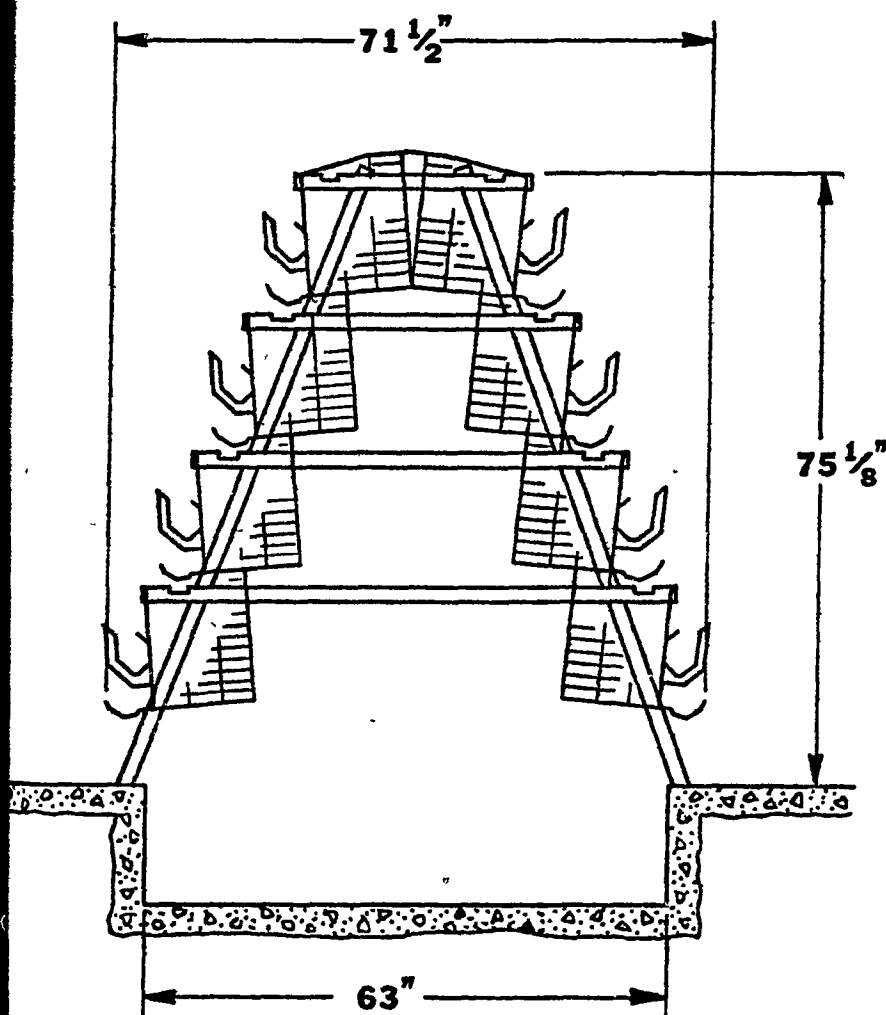

INTRODUCING THE ALL NEW CAGE SYSTEM

- LESS BIRD STRESS
- MORE ECONOMICAL
- NO DROPPING BOARD SCRAPER

AVAILABLE IN: 3 HIGH OR 4 HIGH DECKS
 CAGE SIZE: 16" WIDE X 12" DEEP X 15" HIGH
 GALVANIZED AFTER WELDING
 UP TO 600' LONG CAGE ROWS

FEEDER SPACE
 33 1/3% MORE THAN STANDARD
 CHORE-TIME 12" CAGE
 50% MORE THAN STANDARD
 CHORE-TIME 24" CAGE
 4 BIRDS

EGG COLLECTION SPACE
 44%
 RESERVE SPACE

EGG ROLL OUT DISTANCE

CHORE-TIME

— THE MOST ADVANCED CAGE SYSTEM