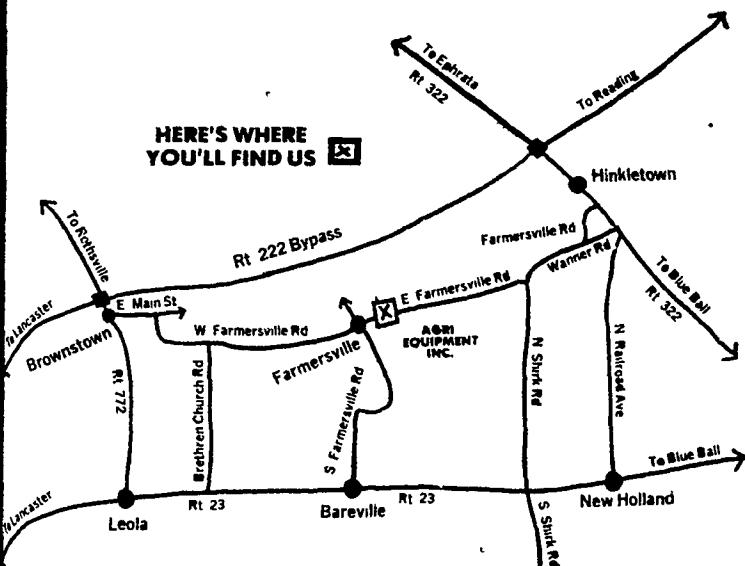

AGRI-EQUIPMENT, INC. OFFERS COMPLETE
• SALES • INSTALLATION • SERVICE •