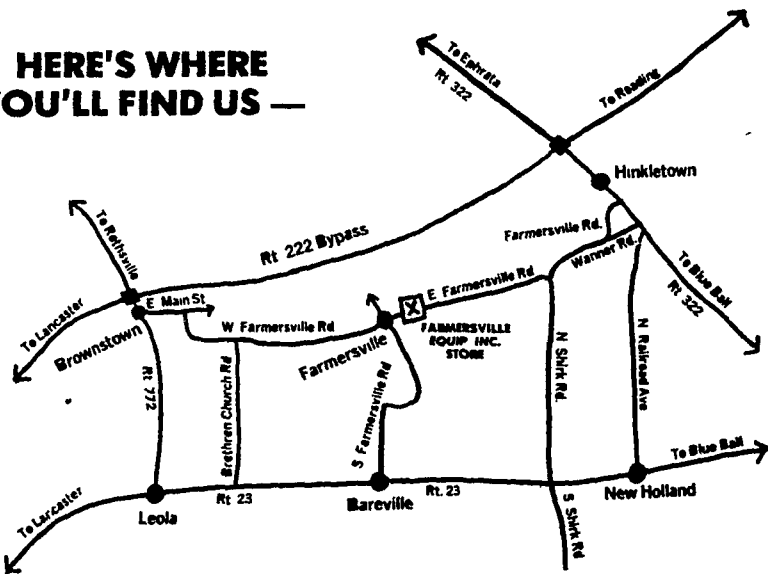

**12 FT LENGTH - 100%
4 GAUGE COPPER CONDUCTOR
EMERGENCY STARTING
CABLES**

Reg. $23.95 **sale $15⁹⁵**