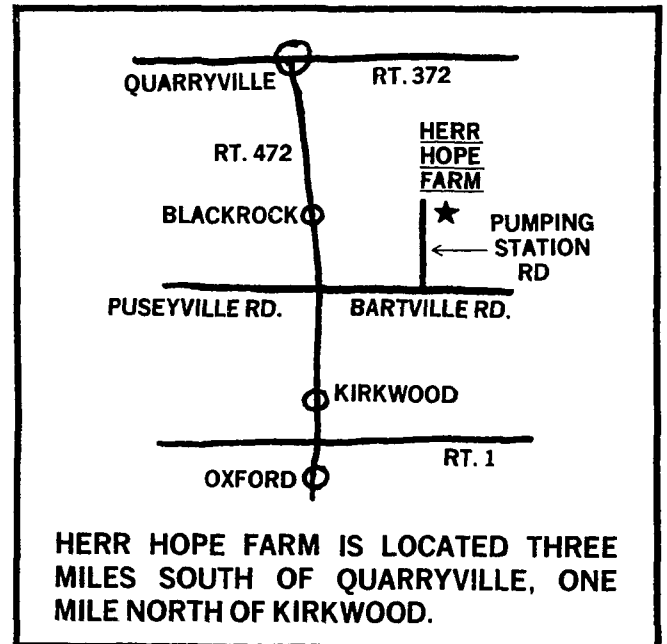

SPONSORED BY:

C. H. F. BUILDERS, INC. RD2 BOX 190 QUARRYVILLE, PA		RED ROSE FEED & FARM SUPPLY Div. of Carnation 27 N. Church St. Quarryville, PA		W & J DAIRY SALES Acorn Alley Scrapers RD 2 Oxford, PA		JIM'S SURGE Milking & Cooling Equipment P.O. Box 37 Quarryville, PA			
AGRI-KING GEORGE DeLONG 225 W. Woods Drive Lititz, PA		NATIONAL CENTRAL BANK Member FDIC Lancaster, PA		ANDREWS EXCAVATING 5 W. Willow Road Willow Street, PA		FREY BROS. MFG. Livestock Handling Equip. RD 2, Quarryville, PA		PENN-JERSEY HARVESTORE Box 91 New Holland, PA	
LANDIS & ESBENSHADE Patz Sales & Service Kirkwood, PA		A. L. HERR & BRO. New & Used Farm Equipment Quarryville, PA		LESTER M. PRANGE, INC. Electric, Plumbing, Heating RD 1 Kirkwood, PA		NEW HOLLAND CONCRETE Concrete & Block East Jackson St. New Holland, PA		SHADY LANE DAIRY SALES Glenn D. & David L. Fite RD 4 Quarryville, PA