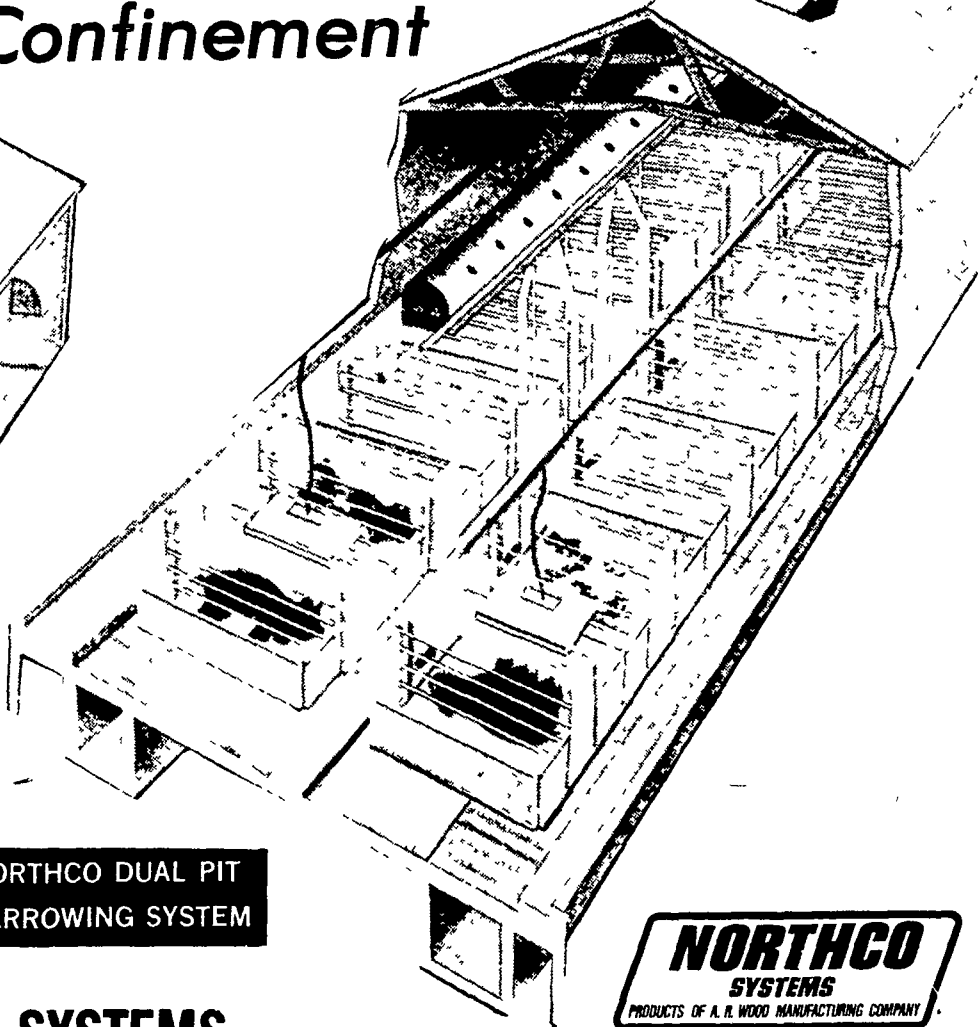

All 5 questions can be answered Yes at

ALLEN H. MATZ, INC.

505 E. Main St., New Holland
Phone: (717)354-2214

NORTHCO PRACTICAL HOG SYSTEMS

From the Leader in Hog Confinement

NORTHCO CENTER PIT FARROWING SYSTEM

NORTHCO DUAL PIT FARROWING SYSTEM

THOMAS FARM SYSTEMS INC.

57 W. Main St.
Leola, PA. 17540

Phone (717) 656-2677

For more information complete this coupon and return to
THOMAS FARM SYSTEMS, INC. 57 W. Main St., Leola, PA 17540