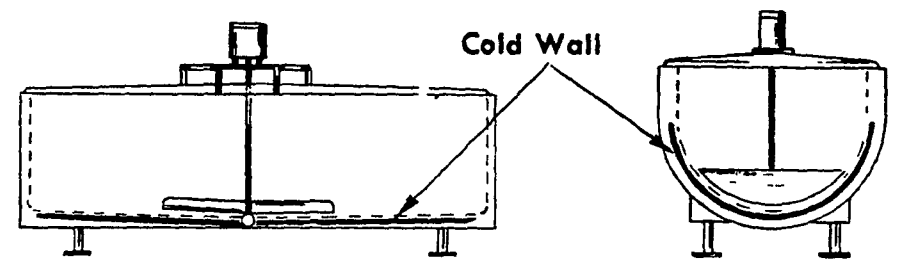

IN OPEN TOP BULK TANKS GIRTONS FLAT BOTTOM IS BETTER THAN THEIR ROUND BOTTOM

1. **HERE'S WHY:**
1. Eliminates condensation because a minimum of milk covers the entire cold plate.
  2. Increases efficiency of cooling system because as soon as the bottom is covered the full cooling system is cooling milk, not air.
  3. Makes less work because lower sides make it easier to pour milk into the tank. Lowest pouring tank on the market - 3 3/4" high.