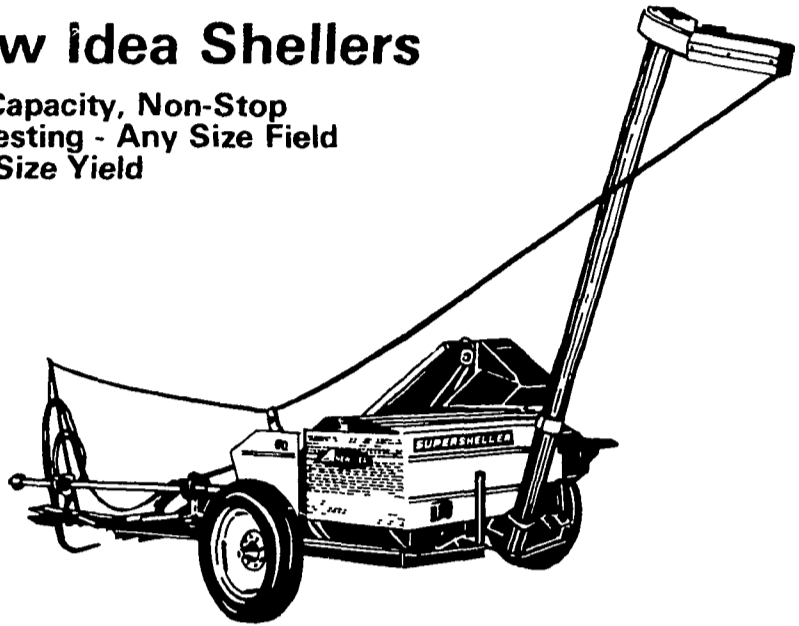

THE CAPACITY FOR LOW COST HUSKING!

Two-row self-propelled efficiency and a pull-picker price

Husked ear corn, your corn cribs, and a little help from Mother Nature will help conserve valuable drying fuel, while you enjoy the low cost, low maintenance, dependable performance of a tractor-mounted picker.

SUPERPICKER... FLEXIBILITY TO MEET HARVESTING NEEDS

New Idea Shellers

Big Capacity, Non-Stop Harvesting - Any Size Field Any Size Yield

Superpicker gives you more than great performance for the price . . . it gives you flexibility at an extremely modest cost. With the interchangeable husking beds and shelling mechanisms, you can harvest your corn to meet market conditions of the moment. Shell for sale, or pick and crib your corn for later sale or feed.

HANDLE THE BIGGEST FIELDS, BIGGEST YIELDS!

NEW IDEA ONE-ROW SUPER PICKER

Let your Superpicker, corn cribs and Mother Nature do the work, and don't worry about the rising cost of fuel for drying. Superpicker does an outstanding job of bringing in your crop . . . and it costs less, too