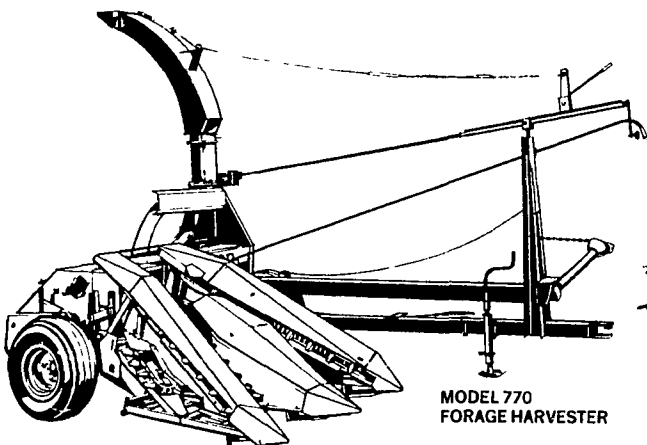

BEEFALO HYBRID CATTLE

45 LIMOUSIN-HEREFORD CROSS COWS
Bred Beefalo For Sale

- Rapid gains on grass and roughage
- 55-65 lb. Births - up to 1100 lb yearling
- Test data show 62 percent carcass dress out
- We stock and distribute Pureblood Beefalo Semen and Half-Blood Beefalo heifers and bulls.
- Visit our farm and see our animals.

HAY TOOLS

JUNE 1, 1978

FORAGE EQUIPMENT

SEPT. 1, 1978

MODEL 315 BALER

MODEL 850 ROUND BALER

MODEL 770 FORAGE HARVESTER

MODEL 790 SPREADER

LOOK AT THIS GUARANTEED USED EQUIPMENT

NH 67 Baler w/thrower
NH 68 Baler
NH 271 Baler w/engine
NH 273 Baler PTO w/thrower, real nice

Case (Hesston) 555 Mower
Conditioner
1 (2) Forage Boxes
NH 1010 Bale Wagon
Super 717 Harvester