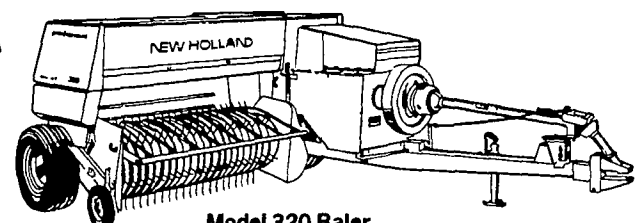

SPERRY NEW HOLLAND BUILT THESE TWO FOR BIG-CAPACITY BALING!

Model 845 Round Baler

Model 850 Round Baler

THE EASY WAY TO HANDLE BIG ROUND BALES!

Model 85 Bale Handler

Model 80 Bale Mover

THE HAYLINER® 273-320-315 BALERS OFFER EXTRA VALUE AT LOW COST

Model 273 Hayliner Baler

Model 315 Hayliner Baler

Model 320 Baler

* You get free finance, too, on all Sperry New Holland hay tools, combines and forage equipment, when financed through the SPERRY NEW HOLLAND PURCHASE PLAN.

* Hay tools to June 1, 1978
Forage equipment to September 1, 1978
Combines (grain) to July 1, 1978
Combines (corn & beans) to September 1, 1978

The One-Man Way To Handle Baled Hay!

Model 1034 Automatic Bale Wagon