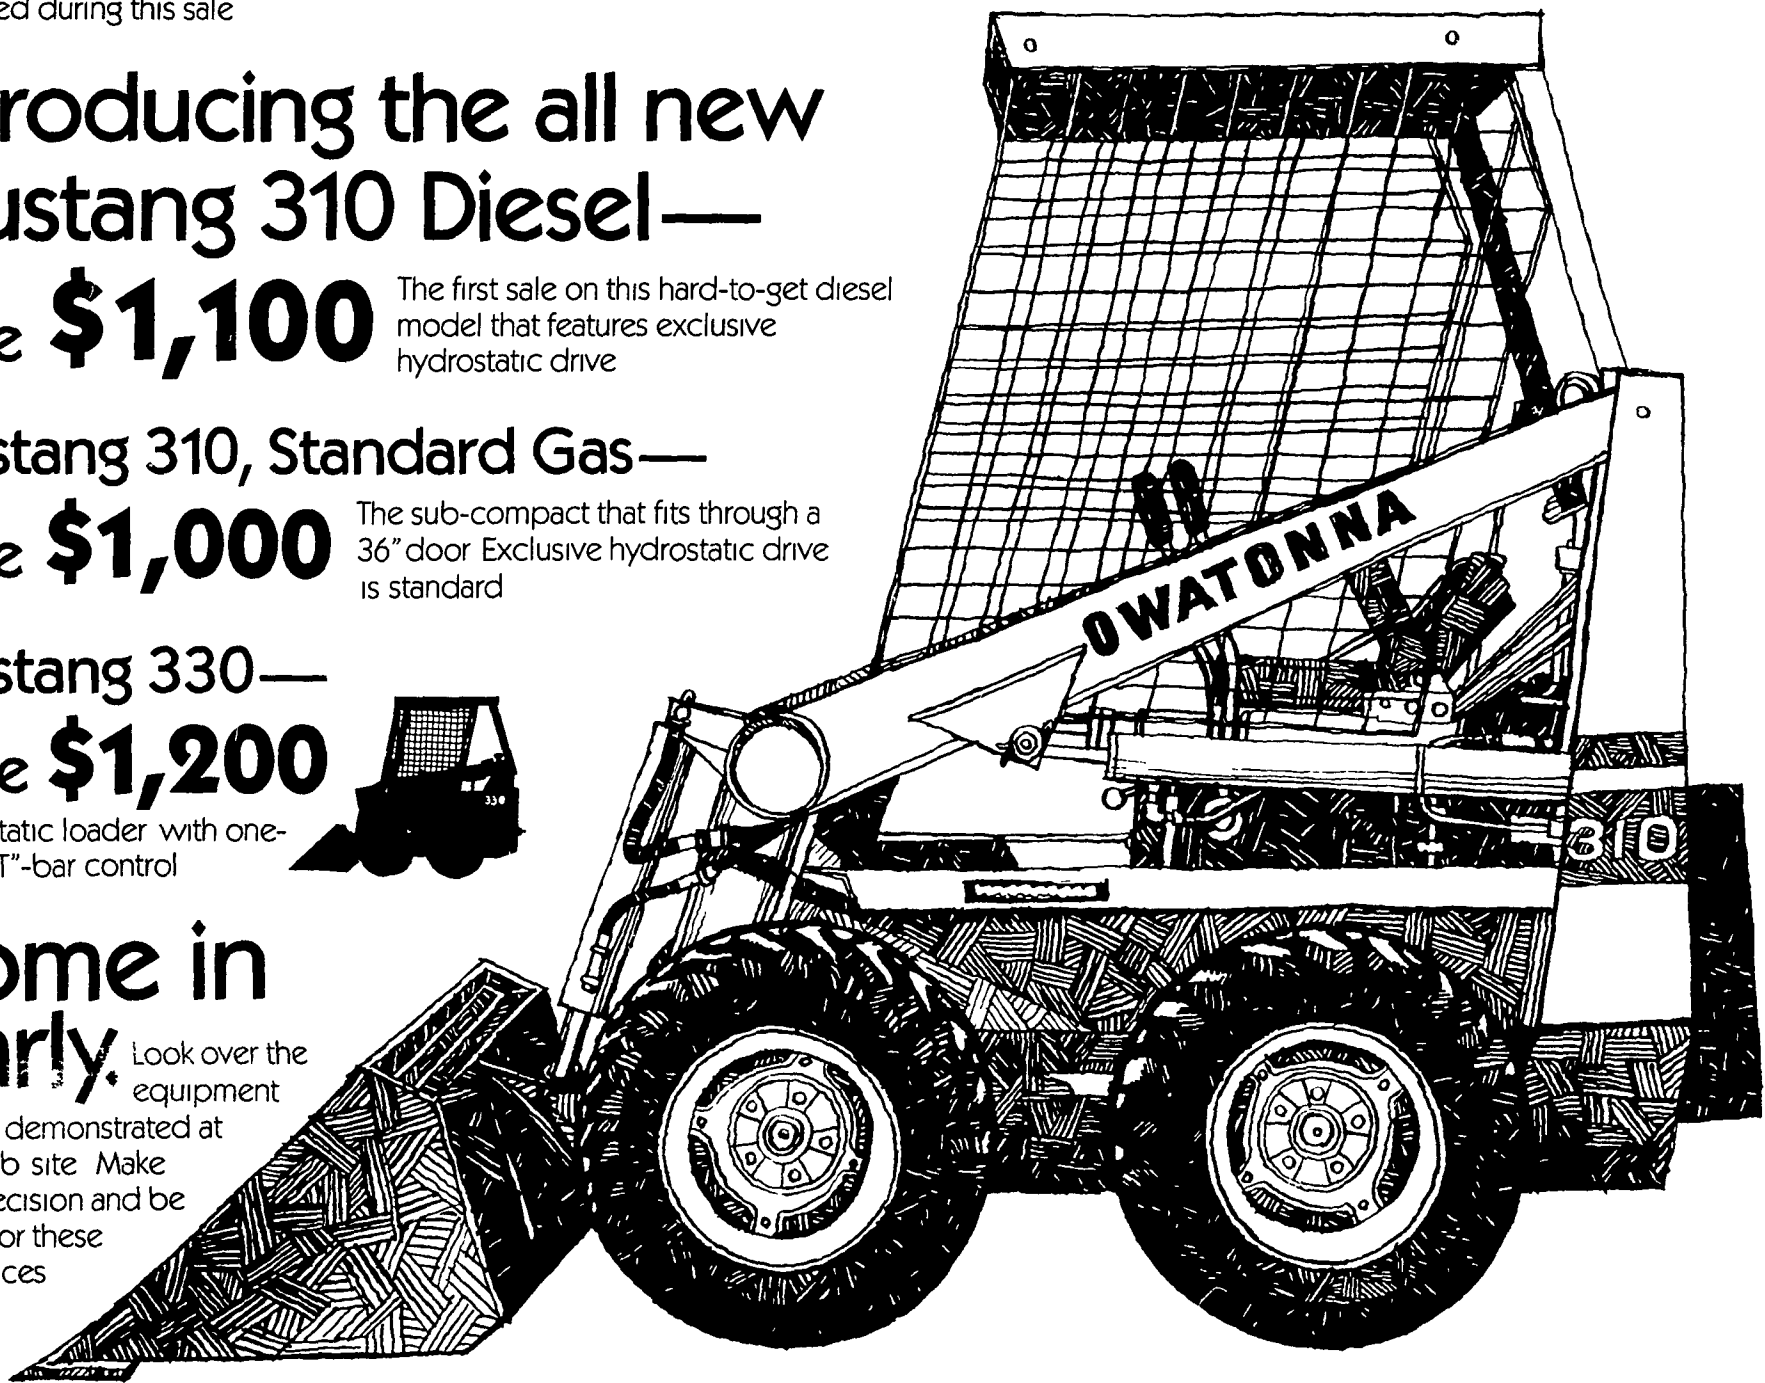

MUSTANG HARVEST

SALE

SALE STARTS TODAY

Four days only. Oct. 17, 18, 19, 20.

Special factory purchase of the best in skid steer loaders the Owatonna Mustang. These extremely low prices mean that no trade-ins can be accepted during this sale

Introducing the all new Mustang 310 Diesel—

Save **\$1,100** The first sale on this hard-to-get diesel model that features exclusive hydrostatic drive

Mustang 310, Standard Gas—

Save **\$1,000** The sub-compact that fits through a 36" door Exclusive hydrostatic drive is standard

Mustang 330—

Save **\$1,200**

Hydrostatic loader with one-hand, "T"-bar control

Come in early. Look over the equipment

Have it demonstrated at your job site. Make your decision and be ready for these low prices

Special prices on used loaders, too.

Mustang 1200A, rebuilt and guaranteed	\$5,500
Mustang 1700TC, rebuilt and guaranteed	5,995
Mustang 1700VD, rebuilt and guaranteed	5,500
Mustang 1700VD, used, good condition	4,250
Gehl 4400, as-is	4,995
Ford 340, as-is	2,995