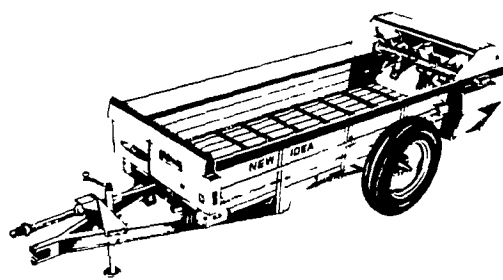

NEW IDEA GROUND DRIVE SPREADER

... THE FAMOUS 95-bushel workhorse

For nearly 40 years this Avco New Idea Ground Drive Spreader has been the favorite of thousands of farmers all across the country. WHY? The answer is simple.

- Wide Spreading
- Long, Trouble-Free Life

AVCO NEW IDEA SINGLE-BEATER SPREADERS

SCIENTIFICALLY DESIGNED,
FARM PROVEN

The great Avco New Idea single beater spreaders that slice, shred and spread manure as only a New Idea can.

Available with optional upper cylinder to level out heaped loads and hydraulic end gates or pan attachments for sloppy manure handling.

Available in five sizes.

“THE WIDESPREAD”

Cylinder-Paddle Spreader

Choose this top quality style in 138, 166, or 197 bushel sizes. Each has a convenient low loading height yet big wheels for flotation. The thick steel paddles with serrated edges shred fine and spread uniformly. Options include extra heavy duty conveyor chain and attachments for handling sloppy manure

EXCLUSIVE! FLAIL TYPE SPREADER . . .

Handle even hard-packed or frozen manure with this unique "undershot" design. It throws an 80" to 90" spread down and back where the wind can't break it up

- 146, 176, or 205 bushel sizes
- Tough machine with proven reliability
- Optional endgate for sloppy manure