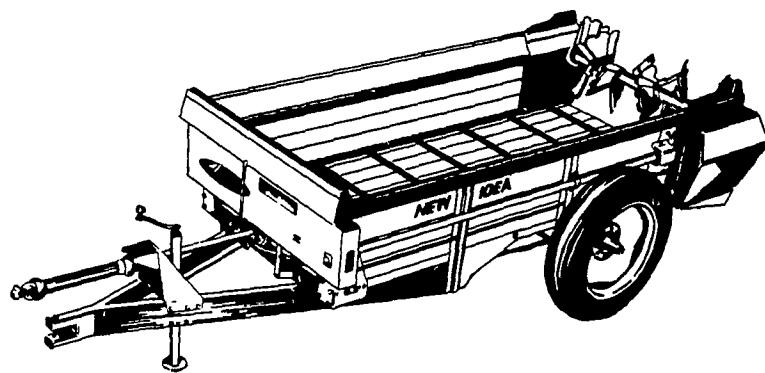

NEW IDEA GROUND DRIVE SPREADER

... THE FAMOUS 95-bushel workhorse

For nearly 40 years this Avco New Idea Ground Drive Spreader has been the favorite of thousands of farmers all across the country. WHY? The answer is simple.

- Wide Spreading
- Long, Trouble-Free Life

AVCO NEW IDEA SINGLE-BEATER SPREADERS

SCIENTIFICALLY DESIGNED,
FARM PROVEN

The great Avco New Idea single beater spreaders that slice, shred and spread manure as only a New Idea can.

Available with optional upper cylinder to level out heaped loads and hydraulic end gates or pan attachments for sloppy manure handling.

Available in five sizes.

“THE WIDESPREAD”

Cylinder-Paddle Spreader

Choose this top quality style in 138, 166, or 197 bushel sizes. Each has a convenient low loading height yet big wheels for flotation. The thick steel paddles with serrated edges shred fine and spread uniformly. Options include extra heavy duty conveyor chain and attachments for handling sloppy manure

EXCLUSIVE! FLAIL TYPE SPREADER . . .

Handle even hard-packed or frozen manure with this unique "undershot" design. It throws an 80" to 90" spread down and back where the wind can't break it up

- 146, 176, or 205 bushel sizes
- Tough machine with proven reliability
- Optional endgate for sloppy manure