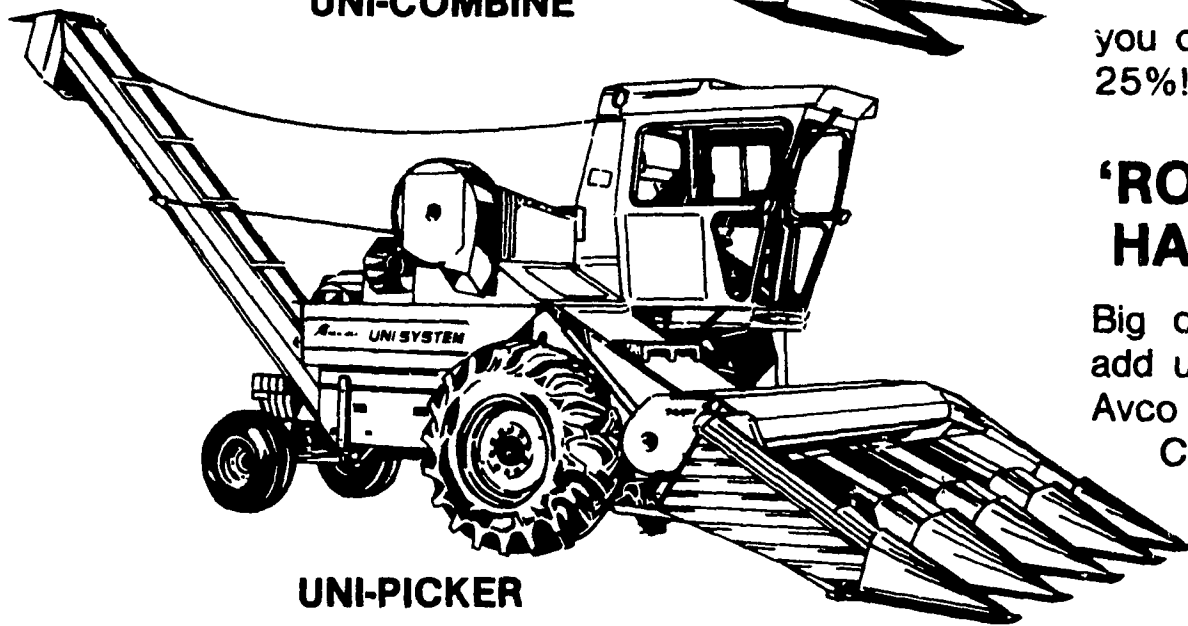

UNI-SYSTEM

THE SYSTEM THAT MAKES MORE SENSE FOR YOU!

UNI-COMBINE

BIG CAPACITY WITH BEAN/GRAIN PLATFORM, AND WITH 3 OR 4 ROW CORNHEAD!

With the revolutionary new FAS-TACH feeder house, you can switch from corn head to grain platform in minutes... no lifting, no wedging, no special tools required! With a new 13 or 16 foot Uni Bean/Grain Platform you can cut soybean field losses up to 25%!

UNI-PICKER

'ROUND THE CLOCK HARVESTING CAPACITY

Big capacity and harvesting efficiency add up to profit ... and that's what the Avco New Idea Uni-System is all about! Choose the Power Unit, choose the Corn head and choose the options that fit your operation! Come in and see us!