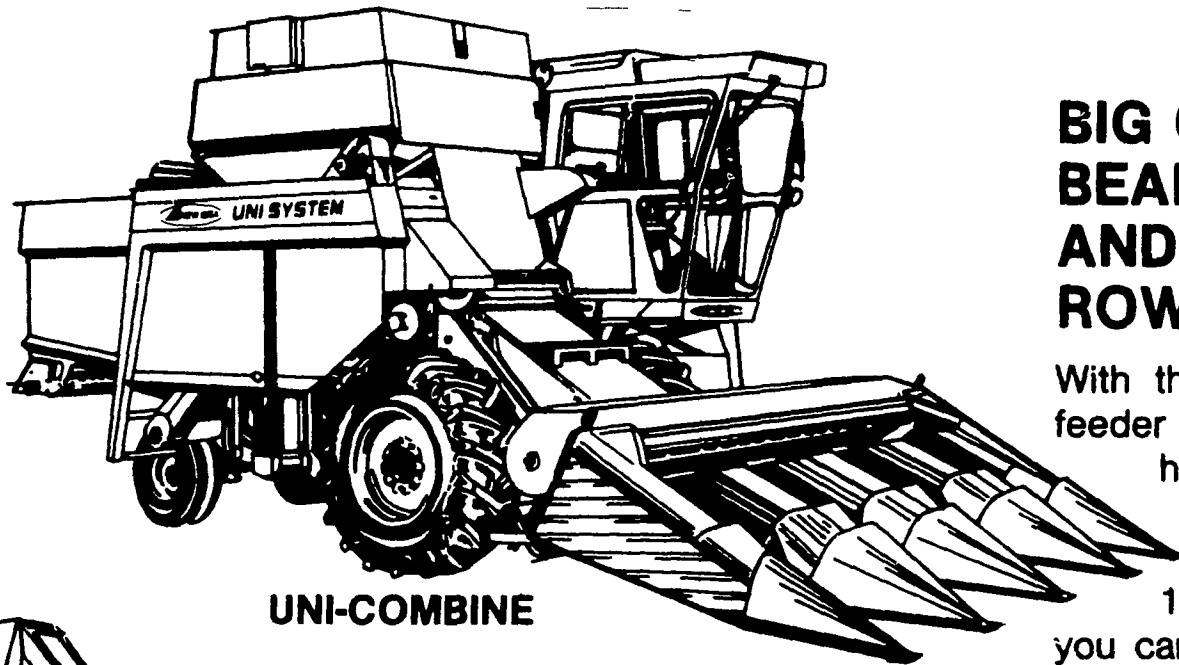

UNI-SYSTEM

THE SYSTEM THAT MAKES MORE SENSE FOR YOU!

UNI-COMBINE

BIG CAPACITY WITH BEAN/GRAIN PLATFORM, AND WITH 3 OR 4 ROW CORNHEAD!

With the revolutionary new FAS-TACH feeder house, you can switch from corn head to grain platform in minutes... no lifting, no wedging, no special tools required! With a new 13 or 16 foot Uni Bean/Grain Platform you can cut soybean field losses up to 25%!

UNI-PICKER

'ROUND THE CLOCK HARVESTING CAPACITY

Big capacity and harvesting efficiency add up to profit ... and that's what the Avco New Idea Uni-System is all about! Choose the Power Unit, choose the Corn head and choose the options that fit your operation! Come in and see us!