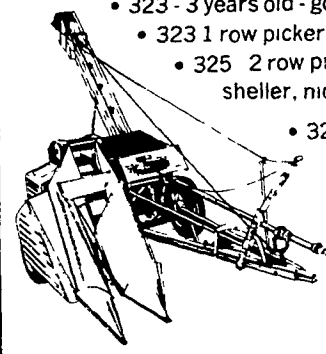

PIKEVILLE EQUIPMENT INC.

R.D. 2 Oley, PA Phone: 215-987-6277 Serving the Oley Valley 41 Years.

USED EQUIPMENT

- J.D. A Tractor
- J.D. 2020 Diesel
- J.D. 3020 w/roll guard & canopy, Power Shift
- J.D. 4020 Diesel
- A.C. B Tractor w-cultivators
- Farmall Super C w-loader & Equip.
- Fox Chopper w-3-row head
- M.F. 510 Diesel Combine w-Grain Head
- M.F. 410 Diesel Combine w-Grain Head
- J.D. 14T, 24T & 224T Balers
- N.H. 275 Baler w/kicker
- Hesston 56 Round Baler
- Hesston 10' Mower Conditioner
- IH 1PR 1-row Corn Picker
- J.D. 1640 Disk 12'6"
- J.D. AW Disk 11'
- J.D. 15' Roller Harrow
- J.D. F145 4-16" Semi-mtd. Plow

WENGER IMPLEMENT, INC. The Buck, PA 717-284-4141

NEW IDEA FARM EQUIPMENT

- 323 1 row picker New! \$3,400
- 323 - like new, u SOLD 0 acres \$2,850
- 323 - 3 years old - good condition \$1,975
- 323 1 row picker, good cond \$1,700
- 325 2 row picker sheller, 2 year old sheller, nice
- 324 2 row picker-sheller good condition, many new parts