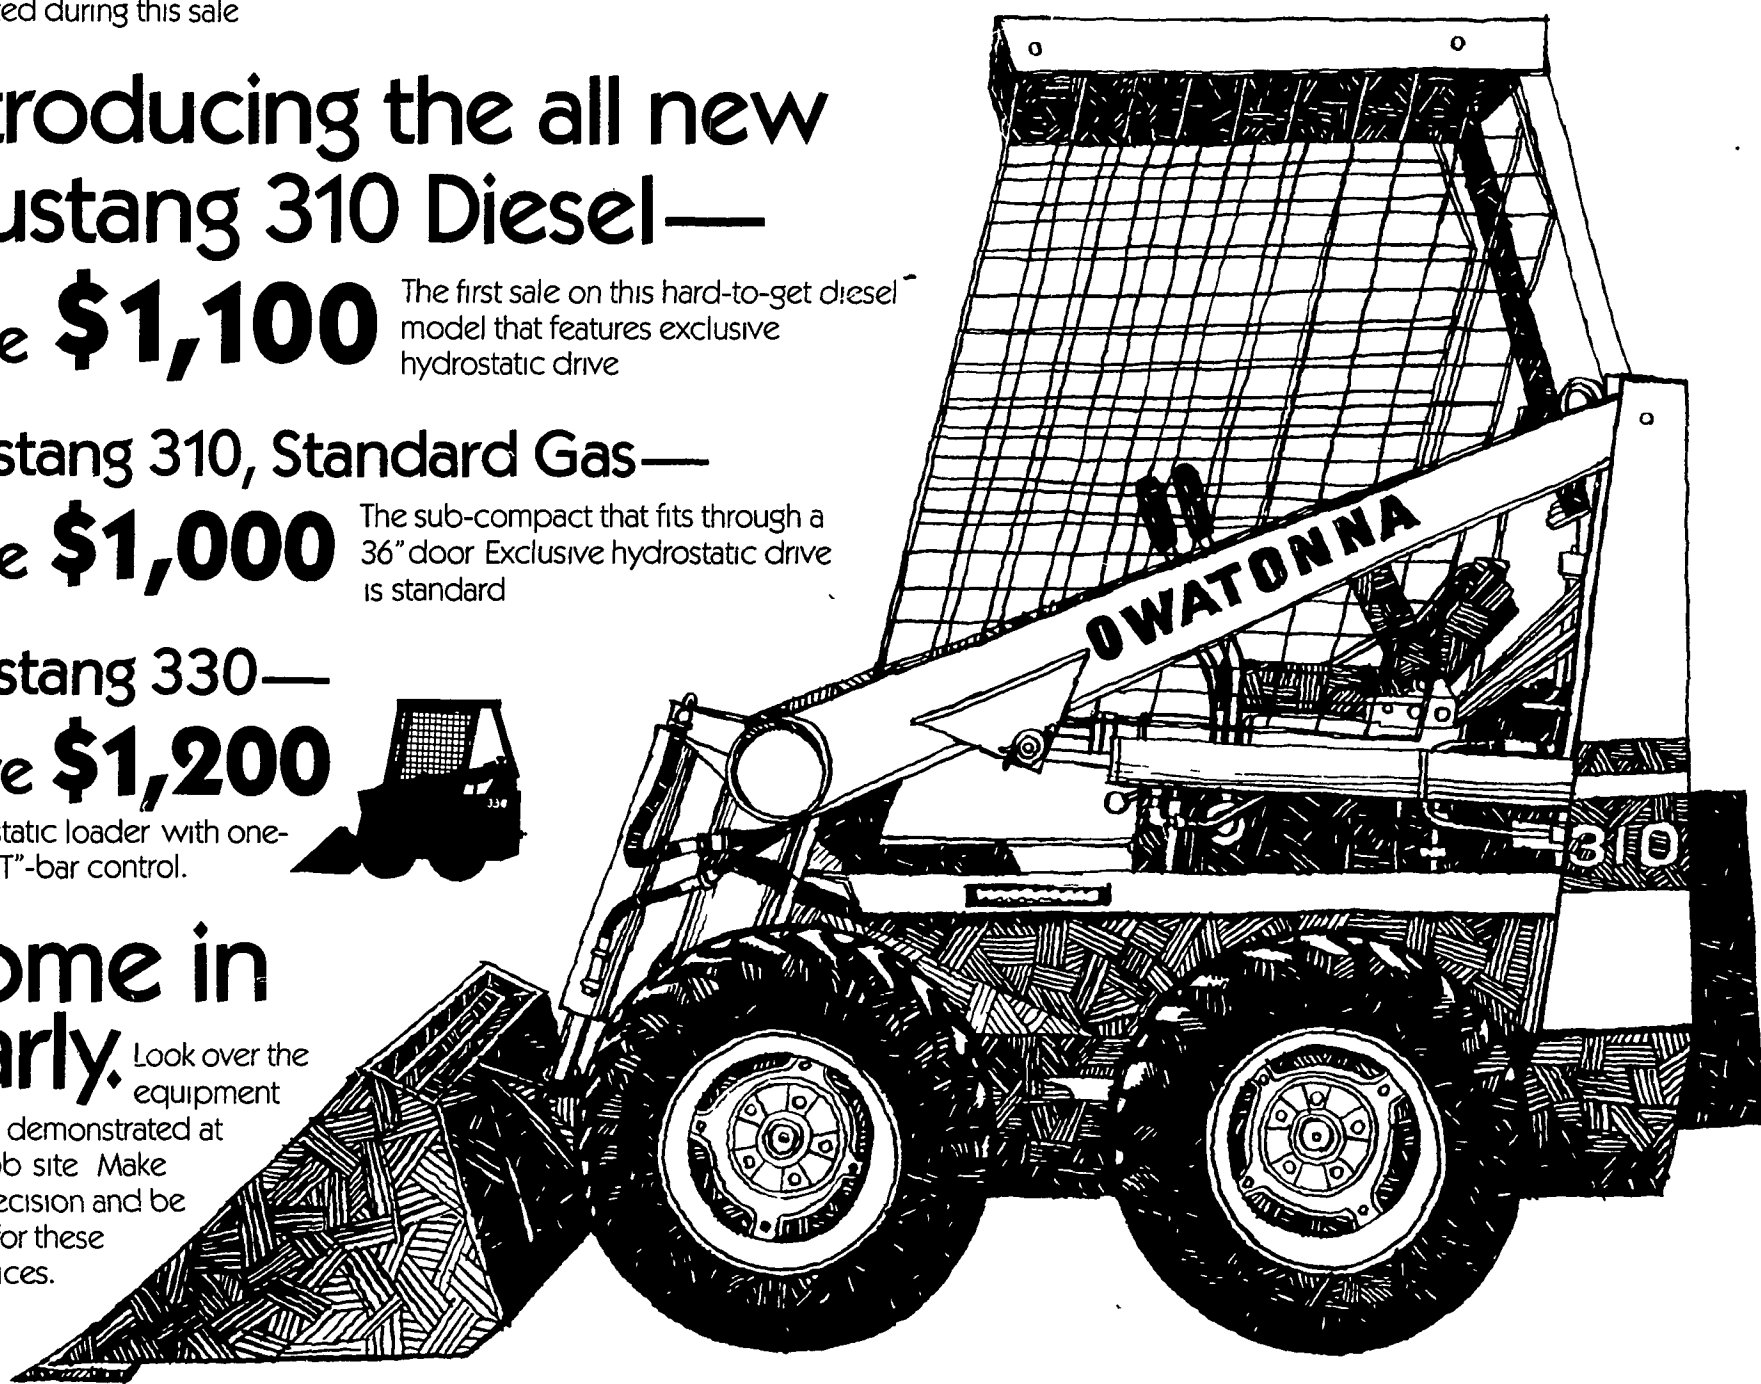

MUSTANG HARVEST Sale

Four days only. Oct. 17, 18, 19, 20.

Special factory purchase of the best in skid steer loaders, the Owatonna Mustang. These extremely low prices mean that no trade-ins can be accepted during this sale.

Introducing the all new
Mustang 310 Diesel—

Save **\$1,100** The first sale on this hard-to-get diesel model that features exclusive hydrostatic drive

Mustang 310, Standard Gas—

Save **\$1,000** The sub-compact that fits through a 36" door. Exclusive hydrostatic drive is standard.

Mustang 330—

Save **\$1,200**

Hydrostatic loader with one-hand, "T"-bar control.

Come in
early.

Look over the equipment
Have it demonstrated at your job site. Make your decision and be ready for these low prices.

Special prices on used loaders, too.

Mustang 1200A, rebuilt and guaranteed	\$5,500
Mustang 1700TC, rebuilt and guaranteed	5,995
Mustang 1700VD, rebuilt and guaranteed	5,500
Mustang 1700VD, used, good condition	4,250
Gehl 4400, as-is	4,995
Ford 340, as-is	2,995