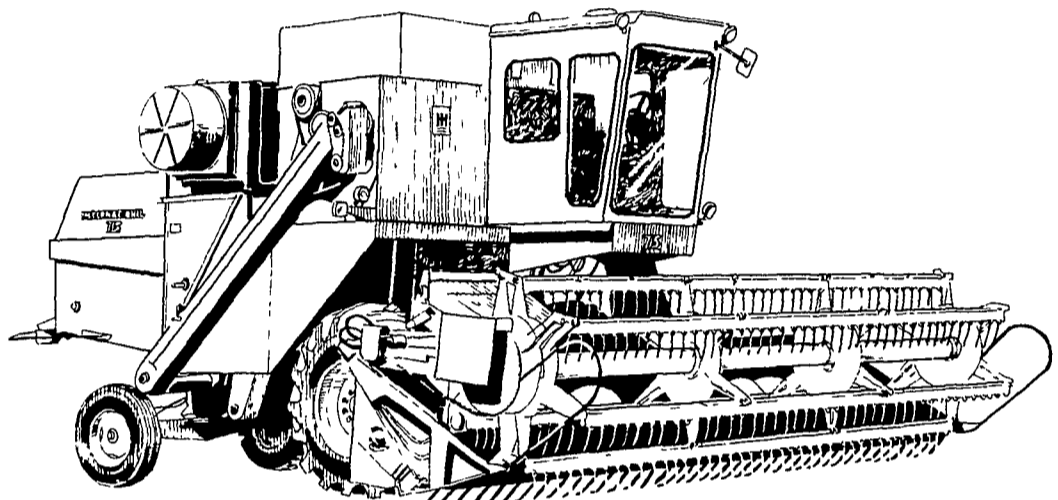

SPREADERS:

NH 676
NH 345 Tank
TRACTORS:
IH 574 w-1850 loader
IH 400 Diesel
Ford 4000 Select-o-speed
Ford 8600 w/cab

CHARLES S. SNYDER INC.

RD 3 Tamaqua, Pa. 18252
Phone: 717-386-5945

TRACTORS

Ford 5000 D (new)
Ford 8000 w/Duals
Ford 5200 D
Ford 5000 D
Ford 4200 D
Ford 4000 D
Ford 3000
Ford 801 D
8N's and 9N's
MF 165 D
MF 150
MF 135
MF 35
MF 30
MF 20
JD 1020 w/Loader
JD 2010 Gas and Diesel
JD 50 w/3 pt
AC 160
AC D17
Farmall 560 D
Farmall 504
Farmall Super M
Farmall Cub w/rotary mower

EQUIPMENT

NI 323 Corn Picker (new)
#10 NI Corn Picker
New Gravity Flow Grain Bins
7 ft NI cut/ditioner
Ford 6-16 Auto reset plow
AC 2 & 3 B Snap Coupler Plows
3 pt Chisel Plows (new)

KELLER'S FARM MACHINERY, INC.

116 Richlandtown Pike
Quakertown, PA 18951
215-536-4046

WE SELL

IH, NI, OMC, BADGER
FOX, BRADY, WALSH
USED EQUIPMENT

966 Diesel IH Tractor w/cab
871 Ford Tractor
656 Farmall Tractor
56 IH Blower
2000 Fox Harvester
1050 IH Grinder-Mixer
16x7 Ontario Grain Drill
12 ft. Oliver Wheel Disc
72 Bear Cat Flail Chopper
Sauders Loader
JD Skid Loader
311 NI 2-row Picker
6-16" IH Reset Plow
5-16" AC Reset Plow
200 bu. NI Spreader
702 Diesel Uni w/Combine & 2-row head
Schultz Feeder Wagon
720 Uni 2-row Head
705 Diesel Uni w/combine and 2-row head

Check our Low Prices
CHAMBERSBURG FARM SERVICE, INC.
975 S. Main St.
Chambersburg, Pa.
Ph: 717-264-3533

COMBINES

USED EQUIPMENT:

IH 303G cab with 3 row narrow corn head, rebuilt
IH 403G cab 4 row wide corn head, excellent
IH 403G cab 4 row narrow corn head
IH 615G with cab and heater, 3 row narrow corn head
(2) IH 715G with cab, 3 row narrow corn head, 1 hydro, 1 belt (1 sold)

IH 715D cab, heat, air, 4 row wide or narrow corn head
IH 815G cab, 4 row narrow corn head, hydrostatic
IH 915D cab, 6 row narrow corn head
(3) JD 55G with 2 row corn head
JD 95 E.B. with 4 row corn head
Oliver 2 row picker-sheller Model 83
NI Model 323 1 row picker

Elwood 4 wheel drive attachment fits most IH Tractors

Mud Hog 4 wheel drive attachment fits most IH Combines

OVER 15 4 WHEEL DRIVE TRACTORS NOW IN STOCK FROM $6000.

BATAVIA FARM EQUIPMENT, INC.

7941 OAK ORCHARD ROAD
BATAVIA, NEW YORK 14020
(NEAR GENESEE CO. airport)

PH. 716-343-9263

NO PAYMENTS OR INTEREST ON ALL NEW AND USED COMBINES UNTIL 10-1-77

YOUR COMBINE HEADQUARTERS IN NEW YORK STATE

AUTHORIZED SPERRY-NEW HOLLAND PARTS and SERVICE