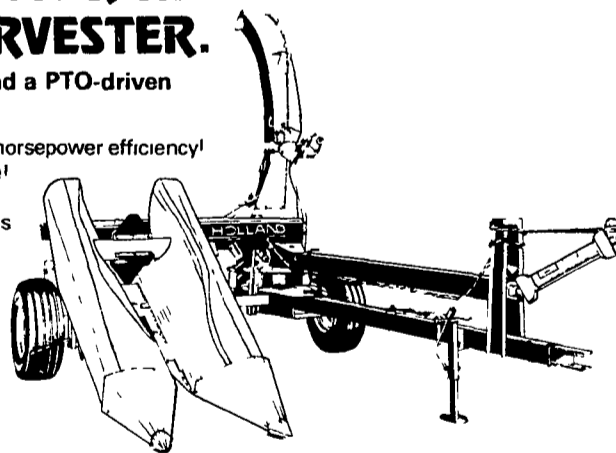

## BUILT FOR THE BIG CROP.

Sperry New Holland '890' Forage Harvester

Take it into a crop and watch it work! The pull-type Model 890 is an extra heavy-duty harvester built for big operators. It easily handles today's big tractor power - over 75 horsepower.

## SPERRY NEW HOLLAND '770' FORAGE HARVESTER.

Features the 12-knife cutterhead and a PTO-driven power knife sharpener.

- Gives you chopping ability, capacity and horsepower efficiency!
- Built for tractors in the 60-90 hp range!
- Seven optional screen sizes available!
- Three corn heads, two windrow pickups and a sicklebar are available, plus the exclusive one-row, ear-corn snapper head!
- Flotation tires reduce soil compaction and increase maneuverability on soft ground!