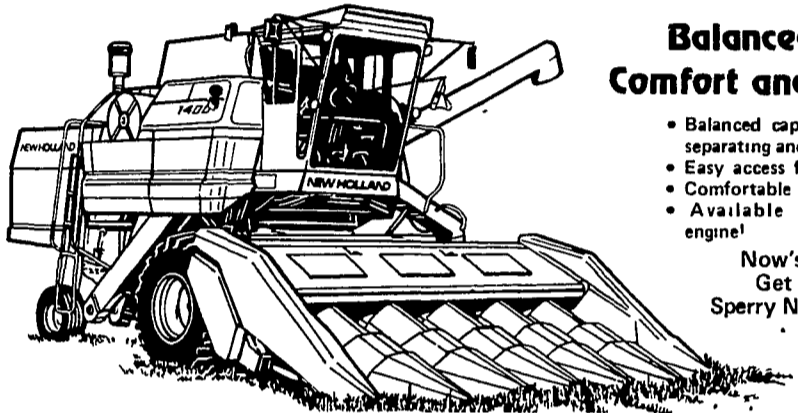

## THE BREAKTHROUGH COMBINE IS HERE!

It's the Sperry New Holland Twin Rotor™ TR™ 70 Combine, featuring:

- Twin Rotor Threshing!
- Centrifugal separation - NO STRAWWALKERS!
- Less crop damage and loss!
- Unloads at 1½ bushels per second!
- Compact design increases maneuverability!

SEE THE SPERRY NEW HOLLAND TR 70 COMBINE NOW!

## BUILT FOR THE BIG CROP.

Sperry New Holland '890' Forage Harvester

Take it into a crop and watch it work! The pull-type Model 890 is an extra heavy-duty harvester built for big operators. It easily handles today's big tractor power - over 75 horsepower.