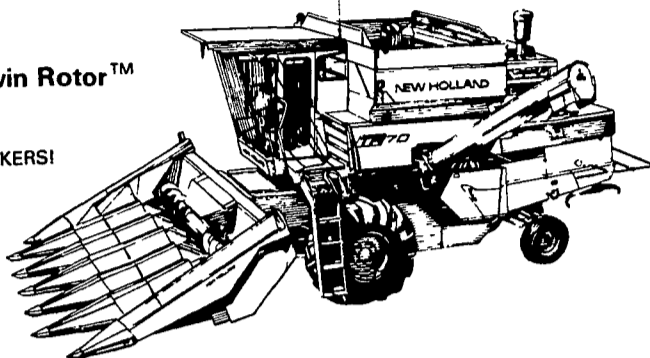

# Sperry New Holland can help you harvest your corn crop - any way you choose to do it!

## THE BREAKTHROUGH COMBINE IS HERE!

It's the Sperry New Holland Twin Rotor™ TR™ 70 Combine, featuring:

- Twin Rotor Threshing!
- Centrifugal separation - NO STRAWWALKERS!
- Less crop damage and loss!
- Unloads at 1½ bushels per second!
- Compact design increases maneuverability!

SEE THE SPERRY NEW HOLLAND TR 70 COMBINE NOW!

## BUILT FOR THE BIG CROP.

Sperry New Holland '890' Forage Harvester

Take it into a crop and watch it work! The pull-type Model 890 is an extra heavy-duty harvester built for big operators. It easily handles today's big tractor power - over 75 horsepower.