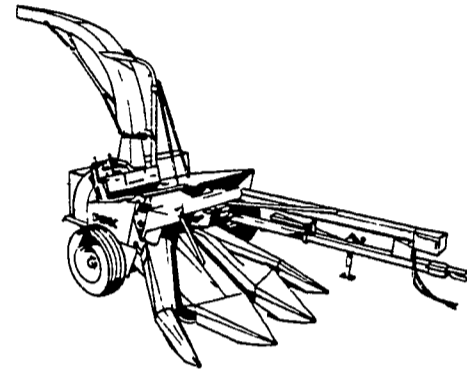

catch a FOX[®]

choose a G.E. trash compactor

- Complete with
- Automatic Odor Control
 - Easy Opening Door
 - Reversible Door Hinges
 - Lock System

- Farmer sized, farmer priced
- Hydrostatic drive • Turbo-charged Perkins 137 hp engine • In-head knife grinder is standard • Forward-neutral-reverse feed rolls from operator's seat • Pressurized cab optional • Two-wheel and four-wheel drive models • Cuts up to 76 T. per hr. in corn (1/4" cut) • Now you can move up to SP.

...or a warm morning grill

- Complete with
- Cart
 - Regulator
 - Cylinder
 - Hose

free with the purchase of a new Fox forage harvester before Sept. 15, 1977
(See us for details on specific models.)

Fox 3310 forage harvester

- Our newest, biggest pull-type harvester • Built for high horsepower tractors • Hay heads or new 2-year warranted belted corn heads • Electric controls of transmission, elbow and elbow deflector are standard • Tremendous capacity.

SEE THE NEW BREED

FIELD DAY

SEPT. 14, 1977

10:30 AM to 3:30 PM

DEMONSTRATION TO CONSIST OF

- ★ CORN SILAGE WITH NEW 2-ROW BELTED HEAD
- ★ HAY CROP SILAGE
- ★ CORN STOVER SILAGE
- ★ CORN STOVER WINDROWING AND BALING FOR USE AS BEDDING.