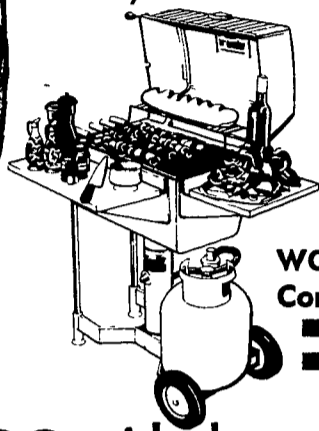

catch a FOX[®]

choose a G.E. trash compactor

- Complete with
- Automatic Odor Control
 - Easy Opening Door
 - Reversible Door Hinges
 - Lock System

- Farmer sized, farmer priced
- Hydrostatic drive • Turbo-charged Perkins 137 hp engine • In-head knife grinder is standard • Forward-neutral-reverse feed rolls from operator's seat • Pressurized cab optional • Two-wheel and four-wheel drive models • Cuts up to 76 T. per hr. in corn (1/4" cut) • Now you can move up to SP.

...or a warm morning grill

- Complete with
- Cart
 - Regulator
 - Cylinder
 - Hose

free with the purchase of a new Fox forage harvester before Sept. 15, 1977
(See us for details on specific models.)

Fox 3310 forage harvester

- Our newest, biggest pull-type harvester • Built for high horsepower tractors • Hay heads or new 2-year warranted belted corn heads • Electric controls of transmission, elbow and elbow deflector are standard • Tremendous capacity.