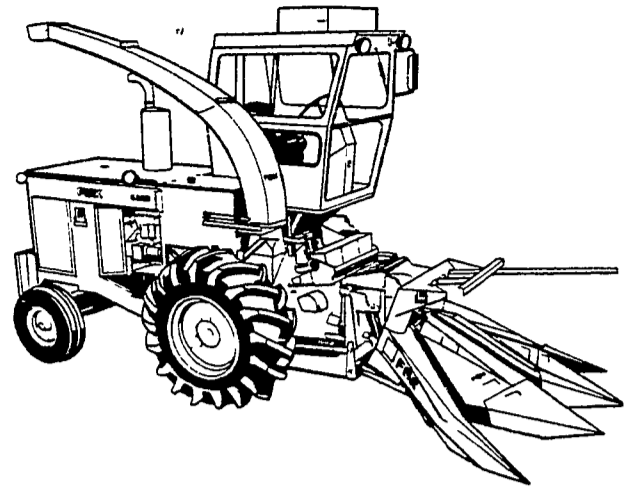

catch a FOX[®]

choose a G.E. trash compactor

- Complete with
- Automatic Odor Control
 - Easy Opening Door
 - Reversible Door Hinges
 - Lock System

- Farmer sized, farmer priced
- Hydrostatic drive • Turbo-charged Perkins 137 hp engine • In-head knife grinder is standard • Forward-neutral-reverse feed rolls from operator's seat • Pressurized cab optional • Two-wheel and four-wheel drive models • Cuts up to 76 T. per hr. in corn (1/4" cut) • Now you can move up to SP.

...or a warm morning grill

- Complete with
- Cart
 - Regulator
 - Cylinder
 - Hose

free with the purchase of a new Fox forage harvester before Sept. 15, 1977
(See us for details on specific models.)

Fox 3310 forage harvester

- Our newest, biggest pull-type harvester • Built for high horsepower tractors • Hay heads or new 2-year warranted belted corn heads • Electric controls of transmission, elbow and elbow deflector are standard • Tremendous capacity.

SEE THE NEW BREED

FIELD DAY

SEPT. 14, 1977

10:30 AM to 3:30 PM

DEMONSTRATION TO CONSIST OF

- ★ CORN SILAGE WITH NEW 2-ROW BELTED HEAD
- ★ HAY CROP SILAGE
- ★ CORN STOVER SILAGE
- ★ CORN STOVER WINDROWING AND BALING FOR USE AS BEDDING.