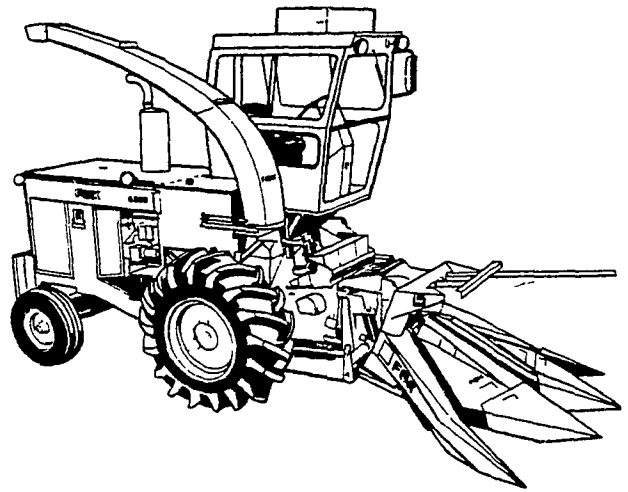

catch a FOX[®]

choose a G.E. trash compactor

- Complete with
- Automatic Odor Control
 - Easy Opening Door
 - Reversible Door Hinges
 - Lock System

...or a warm morning grill

- Complete with
- Cart
 - Regulator
 - Cylinder
 - Hose

free with the purchase of a new Fox forage harvester before Sept. 15, 1977
(See us for details on specific models.)

- Farmer sized, farmer priced
- Hydrostatic drive
- Turbo-charged Perkins 137 hp engine
- In-head knife grinder is standard
- Forward-neutral-reverse feed rolls from operator's seat
- Pressurized cab optional
- Two-wheel and four-wheel drive models
- Cuts up to 76 T. per hr. in corn (1/4" cut)
- Now you can move up to SP.

- Fox 3310 forage harvester
- Our newest, biggest pull-type harvester
 - Built for high horsepower tractors
 - Hay heads or new 2-year warranted belted corn heads
 - Electric controls of transmission, elbow and elbow deflector are standard
 - Tremendous capacity.

SEE THE NEW BREED FOX[®]

PULL TYPE AND SPF HARVESTERS AT A FIELD DEMONSTRATION

ON TUESDAY, AUGUST 30th
FROM 10:30 AM TO 3 PM

DEMONSTRATION TO TAKE PLACE NEAR OCTORARO HIGH SCHOOL ON ROUTE 41 BETWEEN ATGLEN AND COCHRANVILLE.