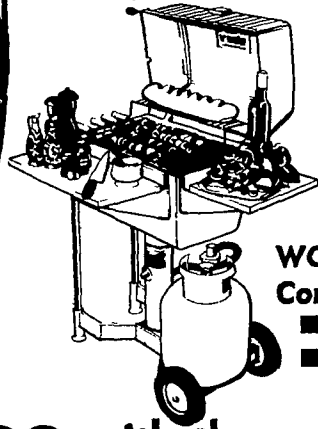

catch a FOX[®]

choose a G.E. trash compactor

- Complete with
- Automatic Odor Control
 - Easy Opening Door
 - Reversible Door Hinges
 - Lock System

...or a warm morning grill

- Complete with
- Cart
 - Regulator
 - Cylinder
 - Hose

free with the purchase of a new Fox forage harvester before Sept. 15, 1977
(See us for details on specific models.)

- Farmer sized, farmer priced
- Hydrostatic drive
- Turbo-charged Perkins 137 hp engine
- In-head knife grinder is standard
- Forward-neutral-reverse feed rolls from operator's seat
- Pressurized cab optional
- Two-wheel and four-wheel drive models
- Cuts up to 76 T. per hr. in corn (1/4" cut)
- Now you can move up to SP.

- Fox 3310 forage harvester
- Our newest, biggest pull-type harvester
 - Built for high horsepower tractors
 - Hay heads or new 2-year warranted belted corn heads
 - Electric controls of transmission, elbow and elbow deflector are standard
 - Tremendous capacity.