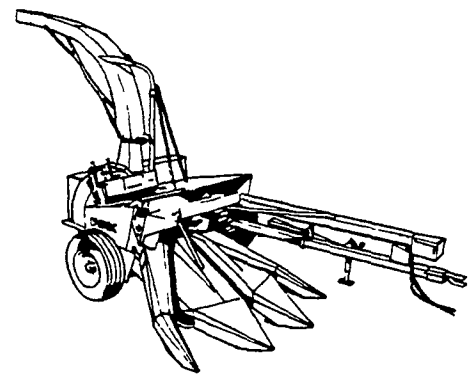

catch a FOX[®]

choose a G.E. trash compactor

- Complete with
- Automatic Odor Control
 - Easy Opening Door
 - Reversible Door Hinges
 - Lock System

...or a warm morning grill

- Complete with
- Cart
 - Regulator
 - Cylinder
 - Hose

free with the purchase of a new Fox forage harvester before Sept. 15, 1977
(See us for details on specific models.)

- Farmer sized, farmer priced
- Hydrostatic drive
- Turbo-charged Perkins 137 hp engine
- In-head knife grinder is standard
- Forward-neutral-reverse feed rolls from operator's seat
- Pressurized cab optional
- Two-wheel and four-wheel drive models
- Cuts up to 76 T. per hr. in corn (1/4" cut)
- Now you can move up to SP.

- Fox 3310 forage harvester
- Our newest, biggest pull-type harvester
 - Built for high horsepower tractors
 - Hay heads or new 2-year warranted belted corn heads
 - Electric controls of transmission, elbow and elbow deflector are standard
 - Tremendous capacity.